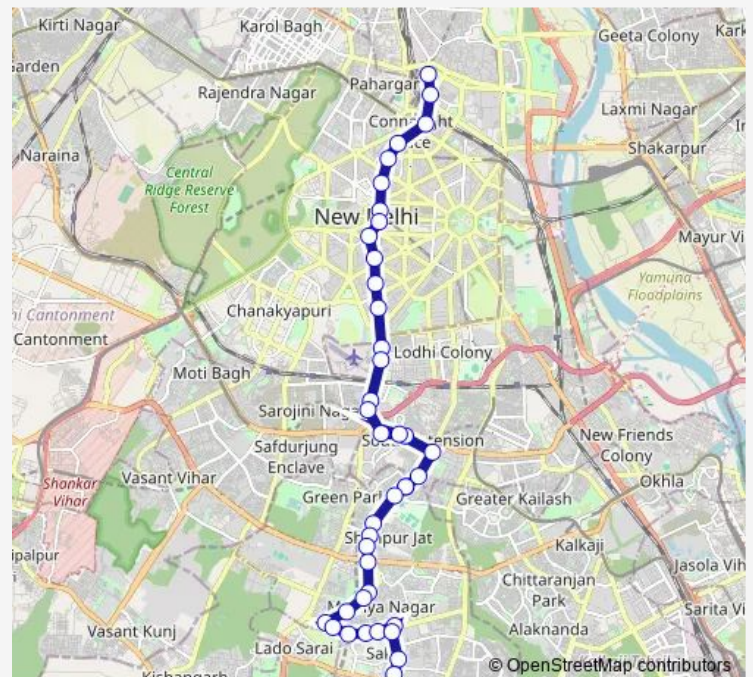

South Extension

Andrews Ganj Shiv Mandir / Ansal Plaza

Ayurvigyan Nagar

Route schedule

New Delhi Railway Station Gate 2 — Saket J Block

Monday 07:13-22:09

Tuesday 07:13-22:09

Wednesday 07:13-22:09

Thursday 07:13-22:09

Friday 07:13-22:09

Saturday 07:13-22:09

Sunday 07:13-22:09

Route info

Direction: New Delhi Railway Station Gate 2

Stops: 40

Trip Duration: 1 hour 12 min

■ 500up

BusMaps

Anandlok

Neeti Bagh

Kalma Nehru College

Khel Gaon / Siri Fort Road

Shahpur Jat

Panchsheel Club