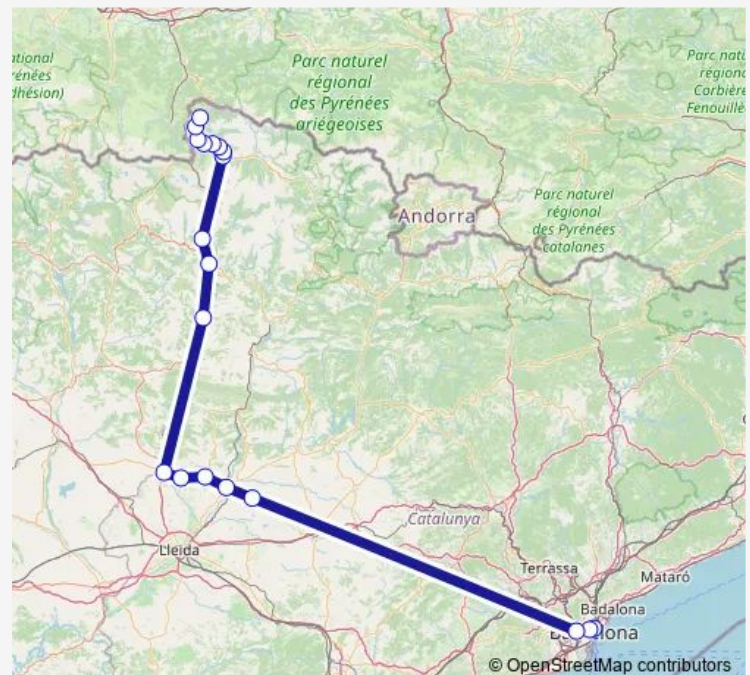

Bus ALSA - Bcn-Les Barcelona-Les (Per Balag-Alfa)

[Go to website](#)

Direction

Barcelona (Nord) — Les

19 stops

[Open route schedule](#)

Barcelona (Nord)

Paseo De Gracia - Barcelona

Les

Route schedule

Barcelona (Nord) — Les

Monday 09:00-16:00

Tuesday 09:00-16:00

Wednesday 09:00-16:00

Thursday 09:00-16:00

Friday 09:00-16:00

Saturday 09:00-16:00

Sunday 09:00-16:00

Route info

Direction: Barcelona (Nord)

Stops: 19

Trip Duration: 5 hour 20 min

■ ALSA - Bcn-Les — Barcelona-Les (Per Balag-Alfa)

ALSA - Bcn-Les Bus time schedules and route maps are available in an offline PDF at busmaps.com. Use the busmaps.com website to see live bus times, train schedule or subway schedule, and step-by-step directions for all public transit in Les