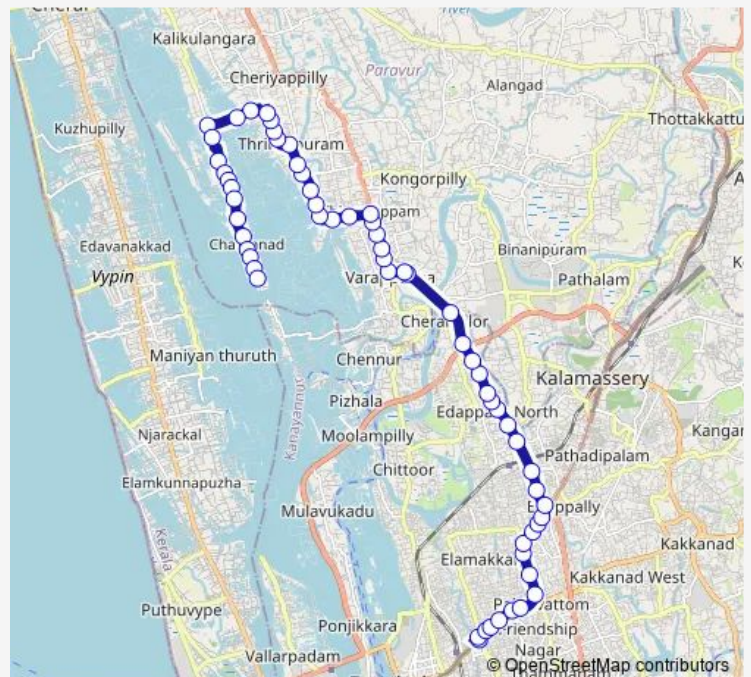

Thursday 06:00

Friday 06:00

Saturday 06:00

Sunday 06:00

Route info

Direction: Chathanad

Stops: 59

Trip Duration: 1 hour 11 min

Wednesday 06:00

Thursday 06:00

Friday 06:00

Saturday 06:00

Sunday 06:00

Route info

Direction: Kaloor

Stops: 61