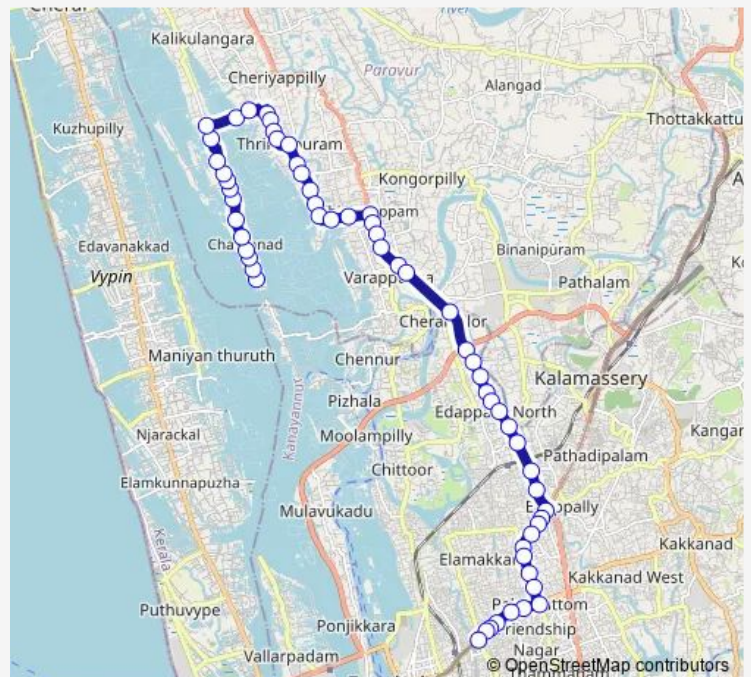

Route schedule

Kaloor — Chathanad

Monday	06:00
Tuesday	06:00
Wednesday	06:00
Thursday	06:00
Friday	06:00
Saturday	06:00
Sunday	06:00

Route info

Direction: Kaloor

Stops: 61

Trip Duration: 1 hour 10 min

■ Kaloor ↔ Chathanad

Thaikkavu

Sealord

Manjumel Kavala

Cheranelloor Signal

Pallipadi

Varapuzha

Varapuzha

Chettibhagam Junction