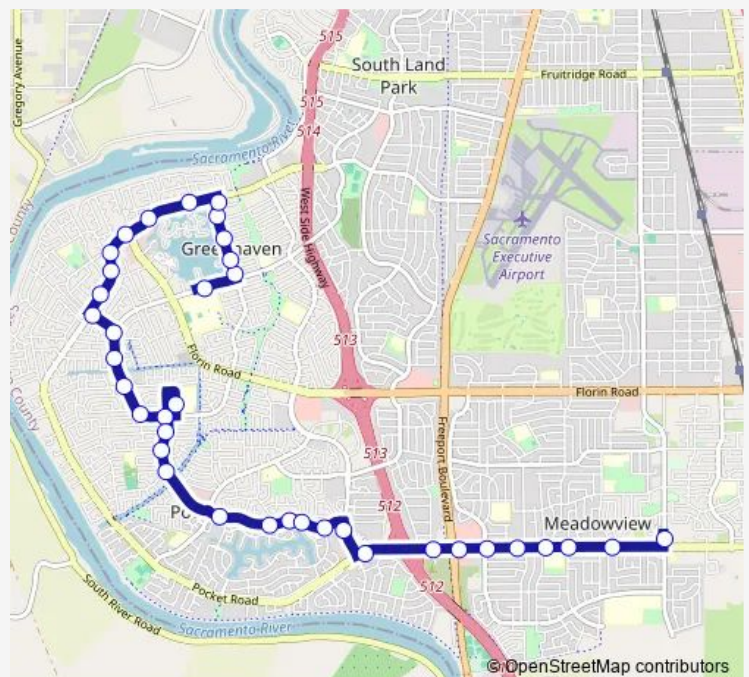

Gloria DR & Yuba River CIR (Eb)

Gloria DR & Rivergate WAY (Wb)

Gloria DR & Peytona WAY (Eb)

Gloria DR & Rush River DR (Wb)

Swale River WAY & Gloria Drive (Nb)

Rush River DR & Gloria DR (Sb)

Rush River DR & Little River WAY (Sb)

Route schedule

Gloria DR & Keel CT (Eb) — 24th ST & Meadowview RD (Nb)

Monday	15:37
Tuesday	15:37
Wednesday	15:37
Thursday	15:37
Friday	15:37
Saturday	—
Sunday	—

Route info

Direction: Gloria DR & Keel CT (Eb)

Stops: 37

Trip Duration: 0 hour 24 min

248 — Meadowview RD - Rush River Dr

Rush River DR & DE MAR DR (Sb)

Rush River DR & Lake Front DR (Eb)

Rush River DR & Still River WAY (Eb)

Rush River DR & Marina Cove DR (Eb)

Rush River DR & Desertwind WAY (Eb)

Rush River DR & Lake Front DR (Eb)

Greenhaven DR & Rush River DR (Sb)

Pocket RD & Greenhaven DR (Eb)

Pocket RD & Alma Vista WAY (Eb)

Meadowview RD & Freeport Blvd (Eb)

Meadowview RD & Amherst ST (Eb)