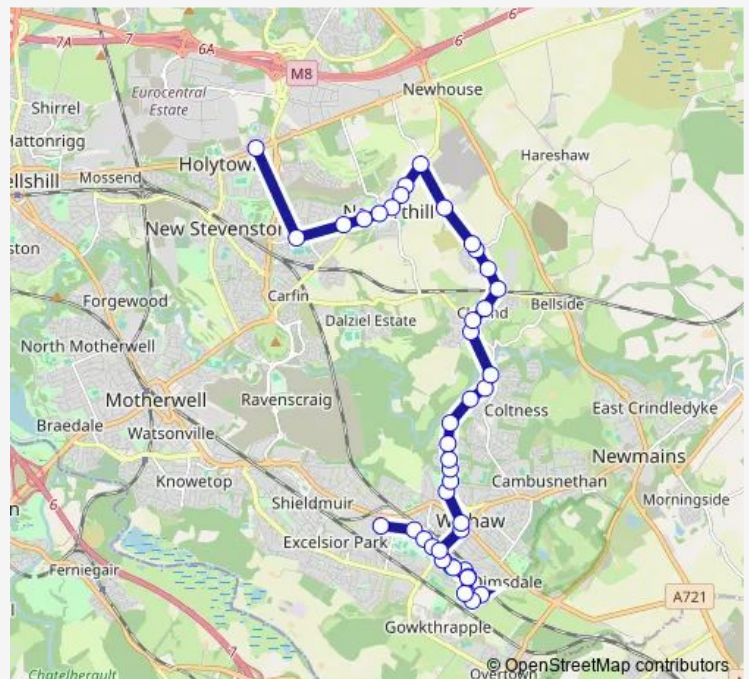

### Direction

Wishaw General Hospital — Crown Bar

44 stops

[Open route schedule](#)

Wishaw General Hospital

Dundyvan Lane

Marshall Street

Wishaw Sports Centre

### Route schedule

Wishaw General Hospital — Crown Bar

Monday 19:00-21:13

Tuesday 19:00-21:13

Wednesday 19:00-21:13

Thursday 19:00-21:13

Friday 19:00-21:13

Saturday 19:00-21:13

### Route info

Direction: Wishaw General Hospital

Stops: 44

Trip Duration: 0 hour 28 min

North Dryburgh Road

Melrose Crescent

Ettrick Street

Loudon Street

## Route info

Direction: Crown Bar

Stops: 52

Trip Duration: 0 hour 32 min

Buchan Street

North Dryburgh Road

Loudon Street

Ettrick Street