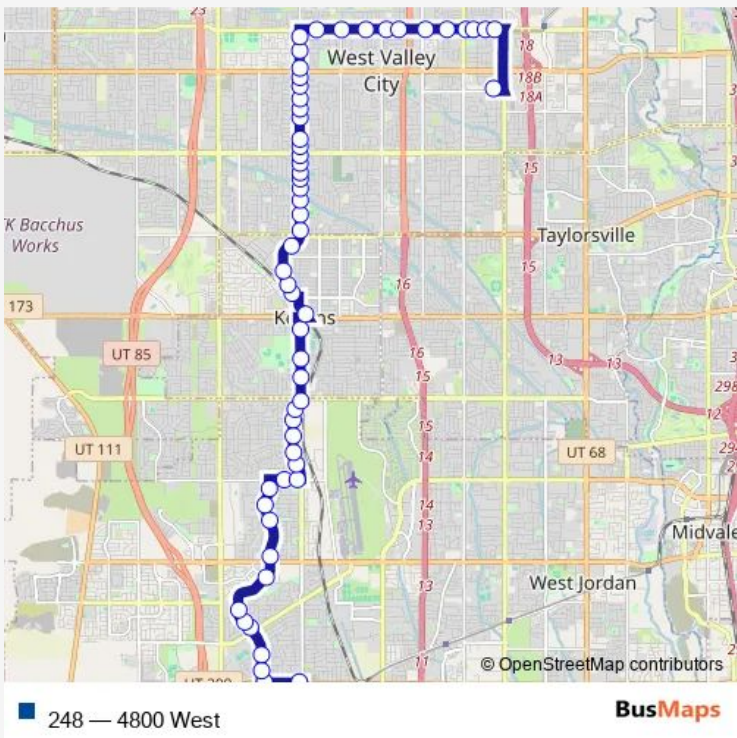

Bus 248 4800 West

[Go to website](#)

Direction
 4800 West Station (Bay B) — West Valley Central Station (Bay I)
 61 stops
[Open route schedule](#)

- 4800 West Station (Bay B)
- 4800 W @ 9253 S
- 4800 W @ 9049 S
- 9000 S @ 4820 W
- 9000 S @ 5156 W
- Grizzly Way @ 8873 S
- Grizzly Way @ 8731 S
- Grizzly WAY @ 8461 S
- Grizzly Way @ 8377 S
- Grizzly Way @ 8271 S
- Grizzly Way @ 7981 S
- Grizzly Way @ 7761 S
- Grizzly Way @ 7381 S
- Grizzly Way @ 7227 S
- Grizzly Way @ 7093 S
- 7000 S @ 4967 W
- 7000 S @ 4825 W
- Cougar Ln @ 6865 S
- Cougar Ln @ 6735 S
- Cougar Ln @ 6587 S
- Cougar Ln @ 6425 S

Route schedule
 4800 West Station (Bay B) — West Valley Central Station (Bay I)

Monday	06:15-18:14
Tuesday	06:15-18:14
Wednesday	06:15-18:14
Thursday	06:15-18:14
Friday	06:15-18:14
Saturday	—
Sunday	—

Route info
 Direction: 4800 West Station (Bay B)
 Stops: 61
 Trip Duration: 0 hour 45 min

Cougar Ln @ 6307 S

Cougar Ln @ 6221 S

Cougar Ln @ 6007 S

Cougar Ln @ 5815 S

Cougar Ln @ 5535 S

Northwest Ave @ 5383 S

Pieper Blvd @ 5187 S

Pieper Blvd @ 5111 S

Wednesday 06:19-18:19

Thursday 06:19-18:19

Friday 06:19-18:19

Saturday —

Sunday —

Route info

Direction: West Valley Central Station (Bay I)

Stops: 60