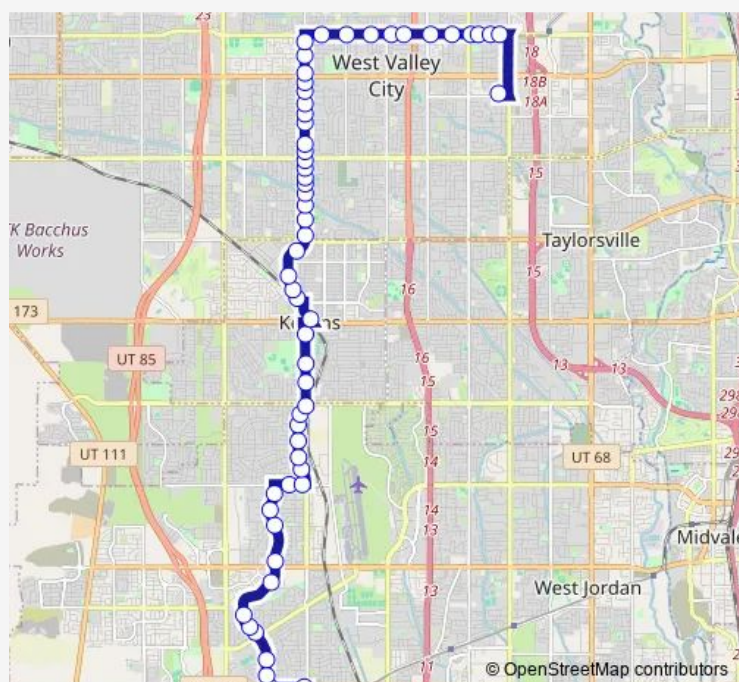

Cougar Ln @ 6735 S

Cougar Ln @ 6587 S

Cougar Ln @ 6425 S

Route schedule

4800 West Station (Bay B) — West Valley Central Station (Bay I)

Monday 06:15-18:14

Tuesday 06:15-18:14

Wednesday 06:15-18:14

Thursday 06:15-18:14

Friday 06:15-18:14

Saturday —

Sunday —

Route info

Direction: 4800 West Station (Bay B)

Stops: 61

Trip Duration: 0 hour 44 min

248 — 4800 West

Cougar Ln @ 6307 S

Cougar Ln @ 6221 S

Cougar Ln @ 6007 S

Cougar Ln @ 5815 S

Cougar Ln @ 5535 S

Northwest Ave @ 5383 S

Pieper Blvd @ 5187 S

Pieper Blvd @ 5111 S

4980 W @ 4983 S

4980 W @ 4869 S

4800 W @ 4667 S

4800 W @ 4563 S

4800 W @ 4505 S

4800 W @ 4361 S

4800 W @ 4291 S