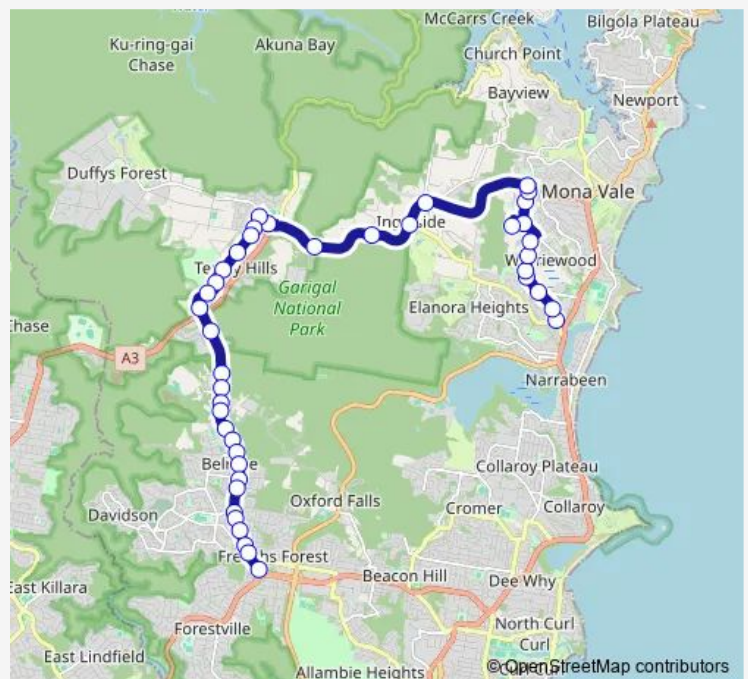

Route schedule

Garden St After Powderworks Rd — Forest Way Opp Forestway Shopping Centre

Monday	15:45
Tuesday	15:45
Wednesday	15:45
Thursday	15:45
Friday	—
Saturday	—
Sunday	—

Route info

Direction: Garden St After Powderworks Rd

Stops: 42

Trip Duration: 0 hour 42 min

248 — Narrabeen Sports HS to French Forest Ps

Myoora Rd After Aumuna Rd

22 Myoora Rd

Myoora Rd Opp Forestville Montessori School

Myoora Rd Before Mona Vale Rd

Forest Way Opp Garigal Rd

Forest Way Opp Bundaleer St

Forest Way Opp Waldon Rd

Glenaeon Retirement Village, Forest Way

Forest Way At Glenaeon Av

Wesley Gardens, Forest Way

Forest Way After Oates Pl

Forest Way Opp Ralston Av

Forest Way Before Perentie Rd

Belrose Country Club, Forest Way

Forest Way Opp Club Belrose

Forest Way After Glen St

Forest Way Opp Bambara Oval

Forest Way Before Bowman Av

Forest Way At Adams St

Wareham Reserve, Forest Way

Forest Way Opp Forestway Shopping Centre