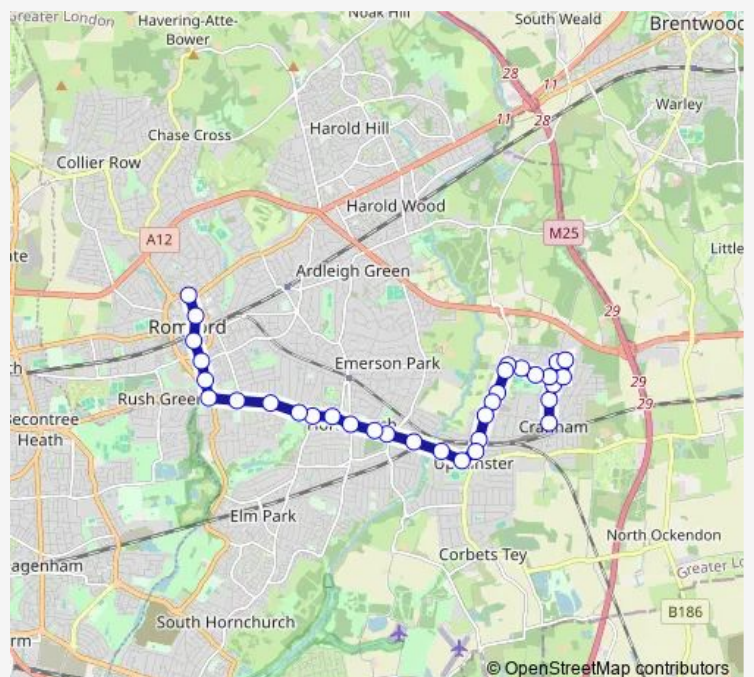

Bus 248 Romford Market & Station - Hornchurch - Upminster Bridge - Upminster - Cranham

[Go to website](#)

Direction

Romford Market — Moor Lane Cranham

37 stops

[Open route schedule](#)

- Romford Market
- Mercury Gardens
- Western Road
- Romford Station
- Thurloe Gardens
- Brentwood Road
- Clydesdale Road
- Roneo Corner
- Roneo Corner Tesco
- Park Lane Heath Park
- Hyland Way
- Harrow Lodge Park (Rm12)
- Abbs Cross Lane
- Billet Lane
- Hornchurch Town Centre
- St Andrew's Church (Rm12)
- Hacton Lane
- Upminster Bridge
- Upminster Windmill
- St Laurence Church (Rm14)
- Gaynes Road

Route schedule

Romford Market — Moor Lane Cranham

| | |
|-----------|-------------|
| Monday | 00:11-23:56 |
| Tuesday | 00:11-23:56 |
| Wednesday | 00:11-23:56 |
| Thursday | 00:11-23:56 |
| Friday | 00:11-23:56 |
| Saturday | 00:11-23:56 |
| Sunday | 00:11-23:56 |

Route info

Direction: Romford Market

Stops: 37

Trip Duration: 0 hour 29 min

248 — Romford Market & Station - Hornchurch - Upminster Bridge - Upminster - Cranham

Upminster Station

Deyncourt Gardens

Ingrebourne Gardens

Friday 00:05-23:50

Saturday 00:05-23:50

Sunday 00:05-23:50

Route info

Direction: Moor Lane Cranham

Stops: 33

Trip Duration: 0 hour 34 min

Hyland Way