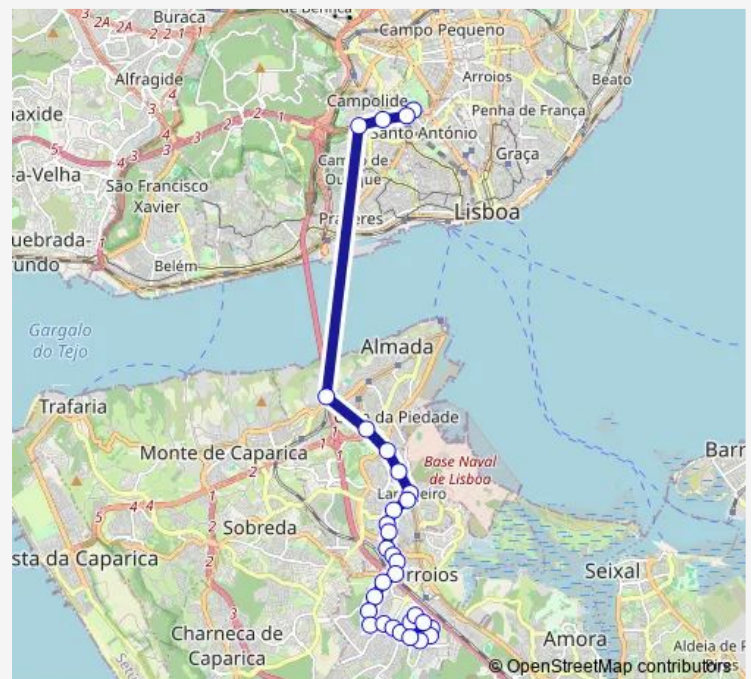

Monday 07:10-20:20

Tuesday 07:10-20:20

Wednesday 07:10-20:20

Thursday 07:10-20:20

Friday 07:10-20:20

Saturday 09:00-17:00

Sunday 09:00-17:00

Route info

Direction: Lisboa (Marquês Pombal) Fte Quiosque

Stops: 31

Trip Duration: 0 hour 45 min

169 - Lisboa (Marquês de Pombal) - STA Marta DO Pinhal (via Feijó)

BusMaps

Qta Niza (R José M Soares) (X) R Niza

Qta Niza (R Niza) C C Pierrot