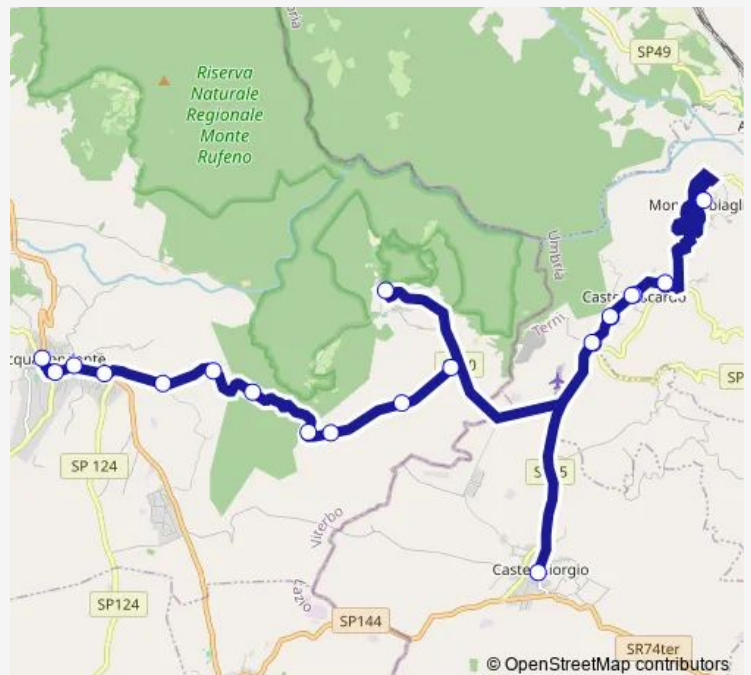

Bus Castel Giorgio - Acquapendente # Ac129d

[Go to website](#)

Direction

Castel Giorgio (TR) | Via Marconi # f1182 — ACQUAPENDENTE | Ist. OMNICOMPRESIVO LEONARDO DA VINCI # f847

22 stops

[Open route schedule](#)

Acquapendente | Via Torre Alfina (Km 2) # f1198

Acquapendente | Via Torre Alfina (Deposito) # f1199

ACQUAPENDENTE | Via Cassia Via Torre Alfina # f914

ACQUAPENDENTE | Piazza Duomo # f915

Route schedule

Castel Giorgio (TR) | Via Marconi # f1182 — ACQUAPENDENTE | Ist. OMNICOMPRESIVO LEONARDO DA VINCI # f847

Monday	14:15-17:00
Tuesday	14:15
Wednesday	14:15-17:00
Thursday	14:15-17:00
Friday	14:15-17:00
Saturday	14:00
Sunday	—

Route info

Direction: Castel Giorgio (TR) | Via Marconi # f1182

Stops: 22

Trip Duration: 1 hour 5 min

Castel Giorgio - Acquapendente # Ac129d

ACQUAPENDENTE | Via Cassia Via Onanese # f916

ACQUAPENDENTE | Ist. OMNICOOMPRESIVO
LEONARDO DA VINCI # f847

Bus time schedules and route maps are available in an offline PDF at busmaps.com. Use the busmaps.com website to see live bus times, train schedule or subway schedule, and step-by-step directions for all public transit in Castel Viscardo