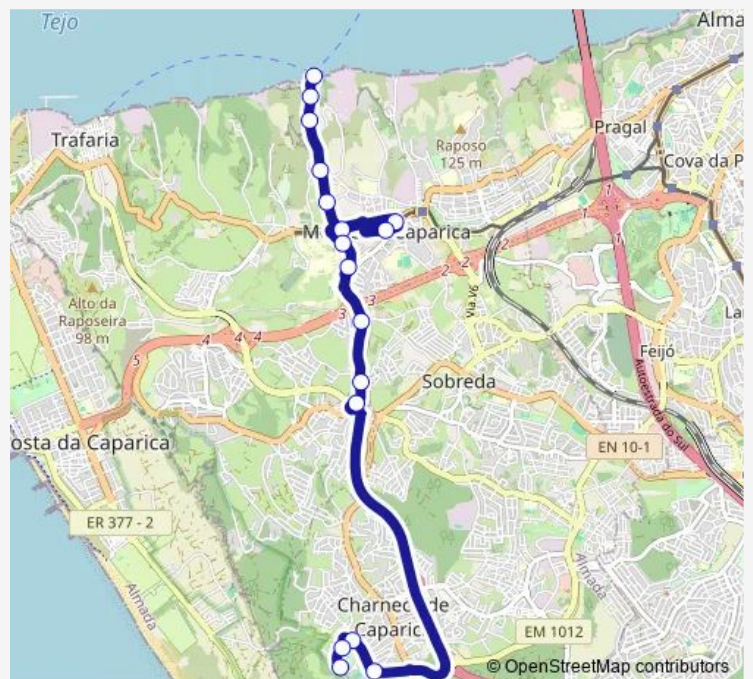

QTA Texugo (R Helena Félix 73)

QTA Texugo (R HEL Félix 30) Cassapo

Route schedule

Porto Brandão (Cais) Terminal — QTA Texugo (R HEL Félix 30) Cassapo

Monday	06:30-22:10
Tuesday	06:30-22:10
Wednesday	06:30-22:10
Thursday	06:30-22:10
Friday	06:30-22:10
Saturday	07:00-21:00
Sunday	08:10-19:30

Route info

Direction: Porto Brandão (Cais) Terminal

Stops: 17

Trip Duration: 0 hour 20 min

3034 — Porto Brandão (Terminal) - Quinta do Texugo

Direction

QTA Texugo (R HEL Félix 30) Cassapo — Porto Brandão (Cais) Terminal