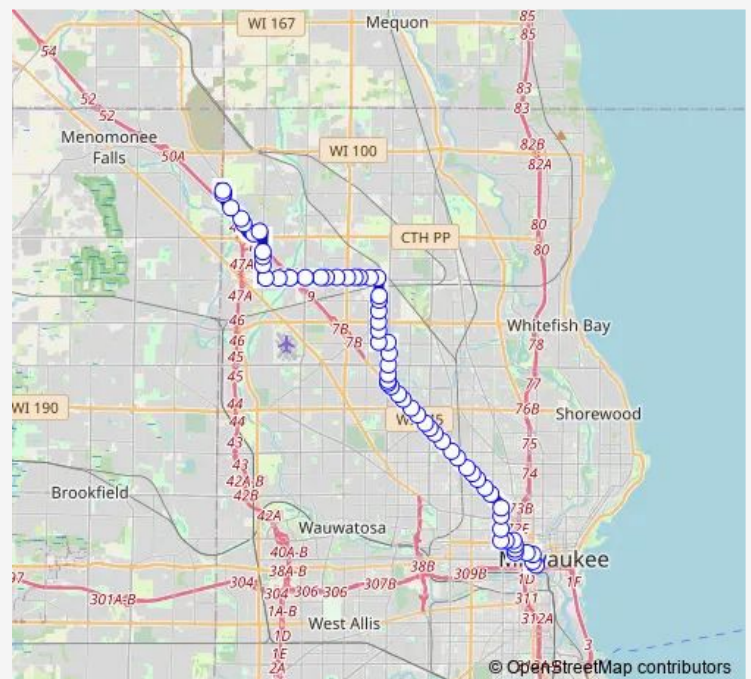

### Route schedule

Clybourn & N5 — Park Place & Liberty

Monday	04:18-01:34 <sup>+1</sup>
Tuesday	04:18-01:34 <sup>+1</sup>
Wednesday	04:18-01:34 <sup>+1</sup>
Thursday	04:18-01:34 <sup>+1</sup>
Friday	04:18-01:34 <sup>+1</sup>
Saturday	05:01-00:54 <sup>+1</sup>
Sunday	05:29-01:00 <sup>+1</sup>

### Route info

Direction: Clybourn & N5

Stops: 63

Trip Duration: 1 hour 11 min

■ Blu — Blueline

Fond DU LAC & Townsend

Fond DU LAC & Sherman

Fond DU LAC & Roosevelt