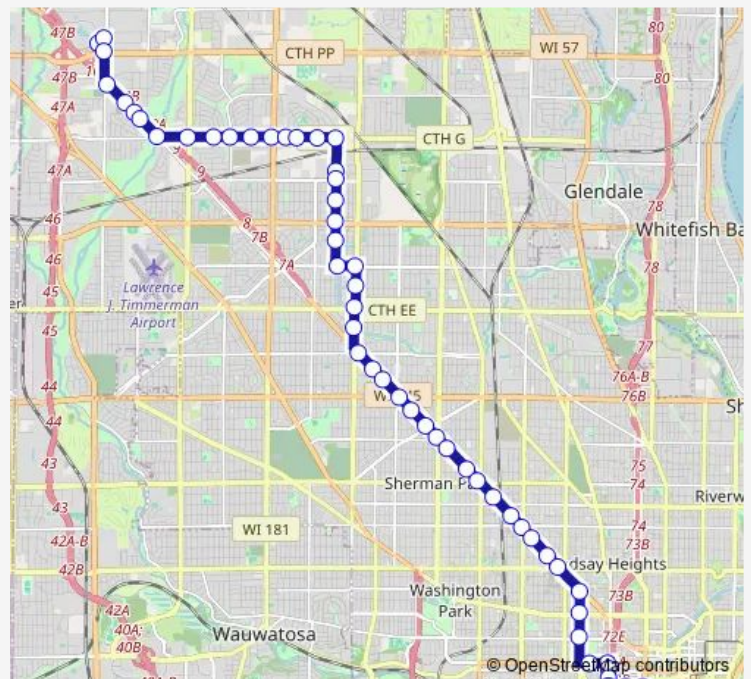

Fond DU LAC & N32

Fond DU LAC & N35

Fond DU LAC & 3823

Route schedule

Clybourn & N5 — Park Place & Liberty

Monday	04:18-01:34 ⁺¹
Tuesday	04:18-01:34 ⁺¹
Wednesday	04:18-01:34 ⁺¹
Thursday	04:18-01:34 ⁺¹
Friday	04:18-01:34 ⁺¹
Saturday	05:01-00:54 ⁺¹
Sunday	05:29-01:00 ⁺¹

Route info

Direction: Clybourn & N5

Stops: 63

Trip Duration: 1 hour 4 min

■ BLU — Blueline

Fond DU LAC & Townsend

Fond DU LAC & Sherman

Fond DU LAC & Roosevelt