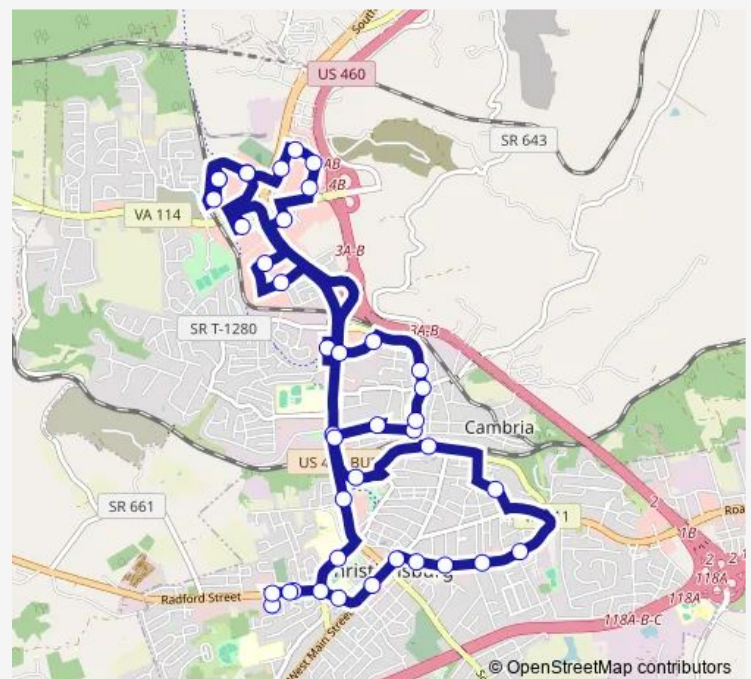

Montgomery County Govt Center

Route schedule

New River Valley Mall — New River Valley Mall

Monday 07:05-17:40

Tuesday 07:05-17:40

Wednesday 07:05-17:40

Thursday 07:05-17:40

Friday 07:05-17:40

Saturday —

Sunday —

Route info

Direction: New River Valley Mall

Stops: 40

Trip Duration: 1 hour 0 min

■ Blu — Explorer Blue

Republic/Salem Nband

Depot/Cambria Wband

Aquatic Center

North Franklin/Church Nband

Church/Brown Eband

Montgomery/Cambria Eband

Cambria/Church Nband

Cambria/Progress Nband

Cambria/Tyler Nband