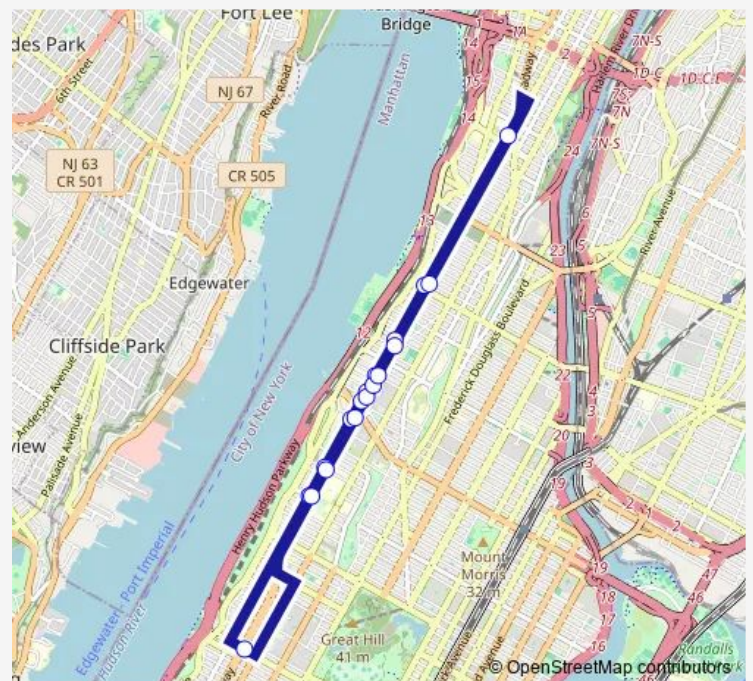

### Direction

undefined — undefined

0 stops

[Open route schedule](#)

### Route schedule

undefined — undefined

Monday 10:05-14:25

Tuesday 10:05-14:25

Wednesday 10:05-14:25

Thursday 10:05-14:25

Friday 10:05-14:25

Saturday —

### Route info

Direction:

Stops: 0

Trip Duration: — min

■ BLU — Blue Line AM 1

**Direction**

MC Hh — 145 N

15 stops