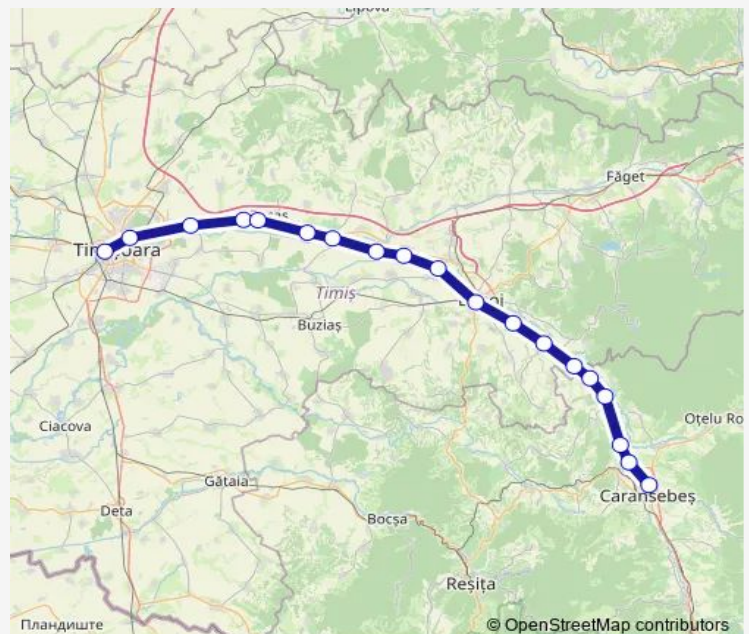

## Route schedule

Timișoara Nord — Caransebeș

Monday 16:30-19:40

Tuesday 16:30-19:40

Wednesday 16:30-19:40

Thursday 16:30-19:40

Friday 16:30-19:40

Saturday 16:30-19:40

## Route info

Direction: Timișoara Nord

Stops: 19

Trip Duration: 2 hour 45 min

## Direction

Timișoara Nord — Caransebeș

20 stops

[Open route schedule](#)

Timișoara Nord

Timișoara Est

Ghiroda h.

Remetea Mare

## Route info

Direction: Timișoara Nord

Stops: 20

Trip Duration: 2 hour 39 min