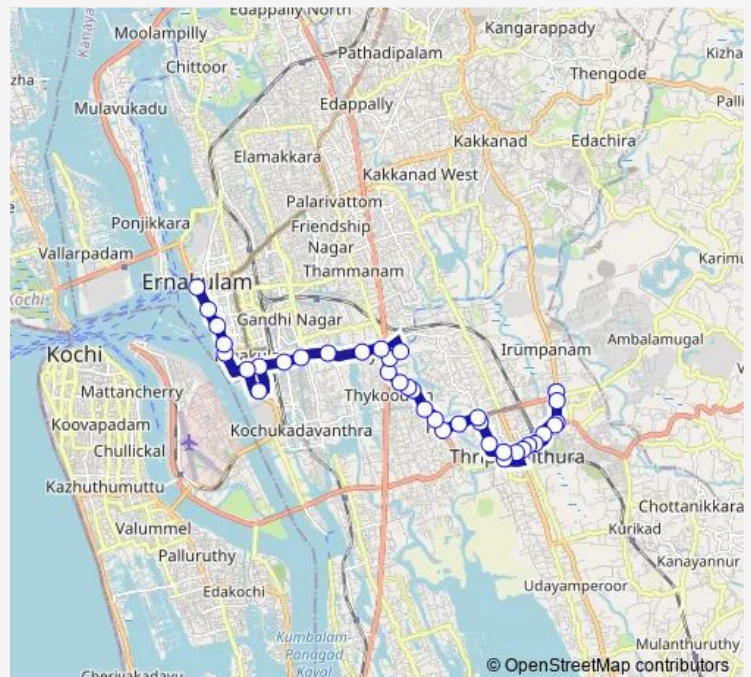

Thursday 06:00

Friday 06:00

Saturday 06:00

Sunday 06:00

Route info

Direction: High Court Junction

Stops: 40

Trip Duration: 0 hour 45 min

High Court ↔ Irumpanam

Chappakkara

Petta Metro Station

Petta

Petta East

Vadakkekkotta

Alliance Junction

S N Junction

Saturday 06:00

Sunday 06:00

Route info

Direction: Irumpanam

Stops: 37

Trip Duration: 0 hour 45 min

Janatha

Elamkulam Junction