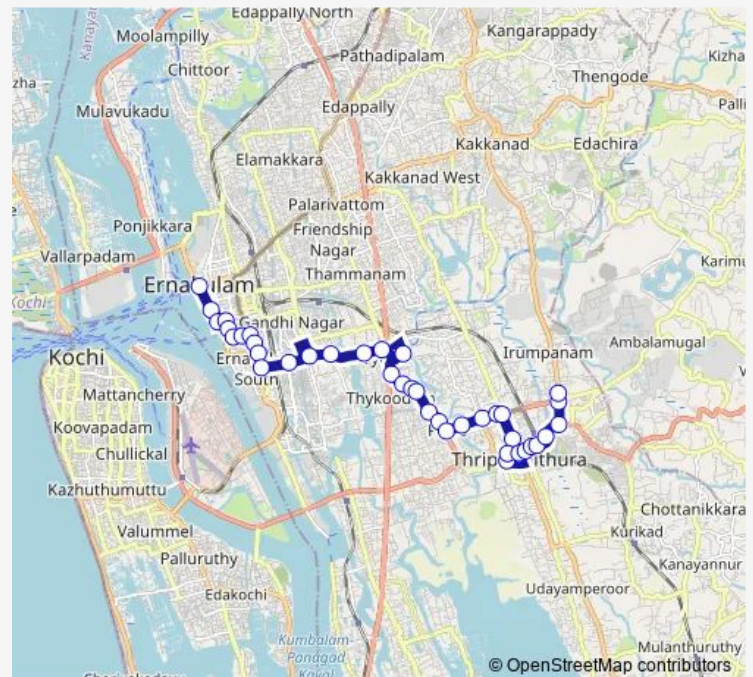

Thursday 06:00

Friday 06:00

Saturday 06:00

Sunday 06:00

Route info

Direction: Irumpnam

Stops: 37

Trip Duration: 0 hour 45 min

Monday 06:00

Tuesday 06:00

Wednesday 06:00

Thursday 06:00

Friday 06:00

Saturday 06:00

Sunday 06:00

Route info