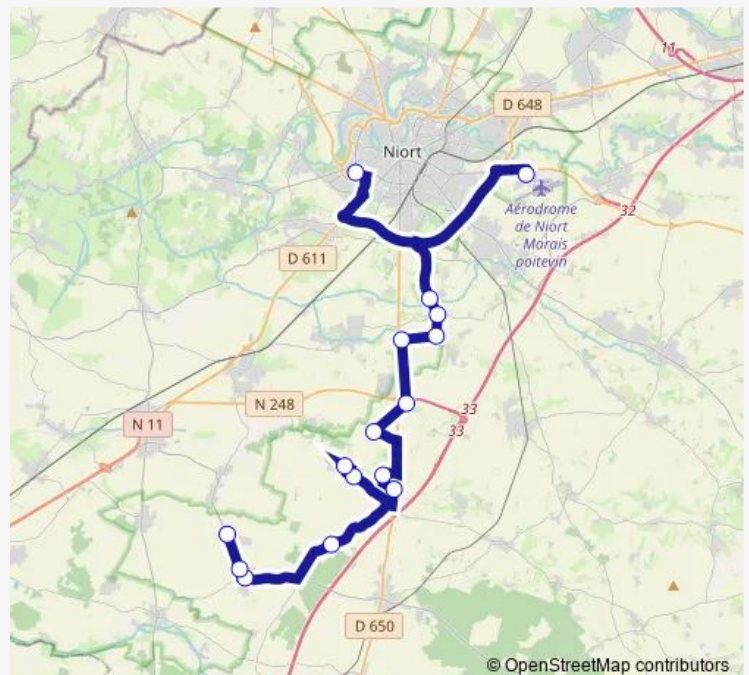

### Direction

Lycee Venise Verte — Treillebois

16 stops

[Open route schedule](#)

Lycee Venise Verte

Pole D'Echange Darwin

BAS-Maire Rd106

Pied Blanc

Limouillas

Place Canteau

LA Foye-Monjault Ecole

Treillebois

### Route schedule

Lycee Venise Verte — Treillebois

Monday	18:00
Tuesday	18:00
Wednesday	—
Thursday	18:00
Friday	18:00
Saturday	—
Sunday	—

### Route info

Direction: Lycee Venise Verte

Stops: 16

Trip Duration: 1 hour 10 min

© OpenStreetMap contributors

9291 Bus time schedules and route maps are available in an offline PDF at [busmaps.com](https://busmaps.com). Use the [busmaps.com](https://busmaps.com) website to see live bus times, train schedule or subway schedule, and step-by-step directions for all public transit in Niort