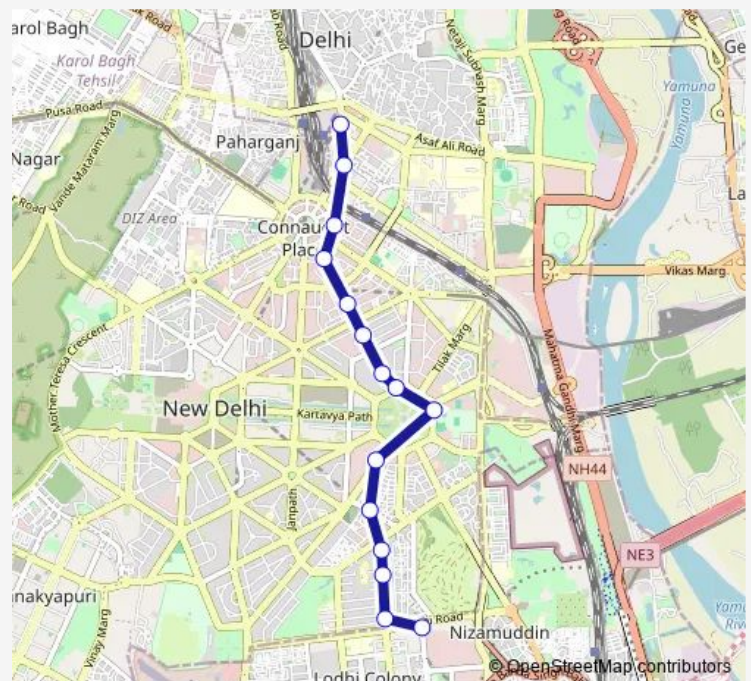

### Route schedule

New Delhi Railway Station Gate 2 — Sunehari Pulla Depot / Jawahar Lal Nehru Stadium Terminal

Monday 08:24-15:36

Tuesday 08:24-15:36

Wednesday 08:24-15:36

Thursday 08:24-15:36

Friday 08:24-15:36

Saturday 08:24-15:36

Sunday 08:24-15:36

### Route info

Direction: New Delhi Railway Station Gate 2

Stops: 15

Trip Duration: 0 hour 27 min

440Inkstlup

BusMaps

440Inkstlup Bus time schedules and route maps are available in an offline PDF at busmaps.com. Use the busmaps.com website to see live bus times, train schedule or subway schedule, and step-by-step directions for all public transit in New Delhi