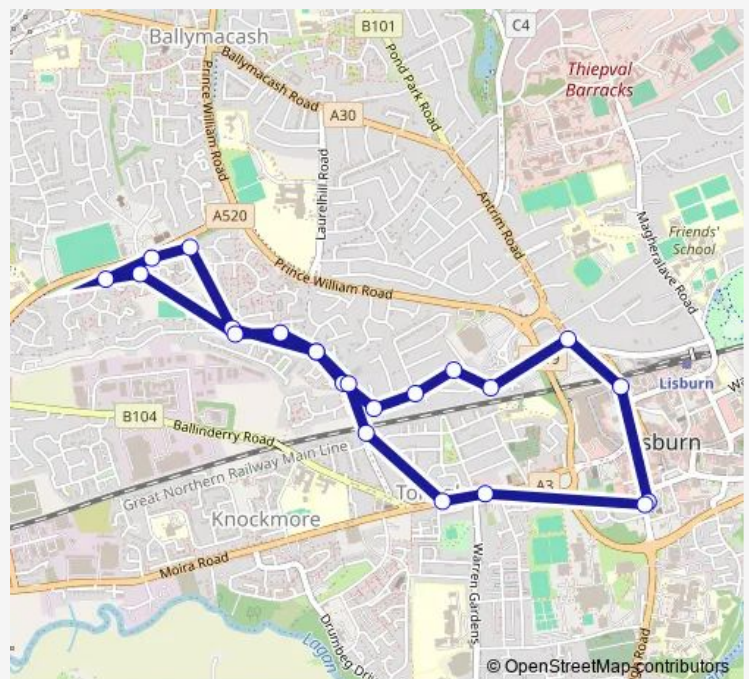

Bus 325e Lisburn City Service - Causeway End Park - Lisburn Buscentre

[Go to website](#)

Direction

Lisburn Buscentre — Lisburn Buscentre

22 stops

[Open route schedule](#)

- Lisburn Buscentre
- Antrim Street
- North Circular Road
- Benson Park
- Hillside Crescent
- Innisfayle Road
- Rathmore Park
- Iniscarn Park
- Sandown Park
- Causeway End Park
- Drumard Drive
- Ballymacoss Avenue
- Rushmore Drive
- Rushmore Crescent
- Causewayend Park
- Whitehill Lodge
- Sandown Park
- Iniscarn Park
- Causeway End Road
- Belvoir Crescent
- Longstone Street

Route schedule

Lisburn Buscentre — Lisburn Buscentre

Monday	09:30-17:40
Tuesday	09:30-17:40
Wednesday	09:30-17:40
Thursday	09:30-17:40
Friday	09:30-17:40
Saturday	09:30-17:40
Sunday	—

Route info

Direction: Lisburn Buscentre

Stops: 22

Trip Duration: 0 hour 25 min

325e — Lisburn City Service - Causeway End Park - Lisburn Buscentre

325e Bus time schedules and route maps are available in an offline PDF at busmaps.com. Use the busmaps.com website to see live bus times, train schedule or subway schedule, and step-by-step directions for all public transit in Lisburn