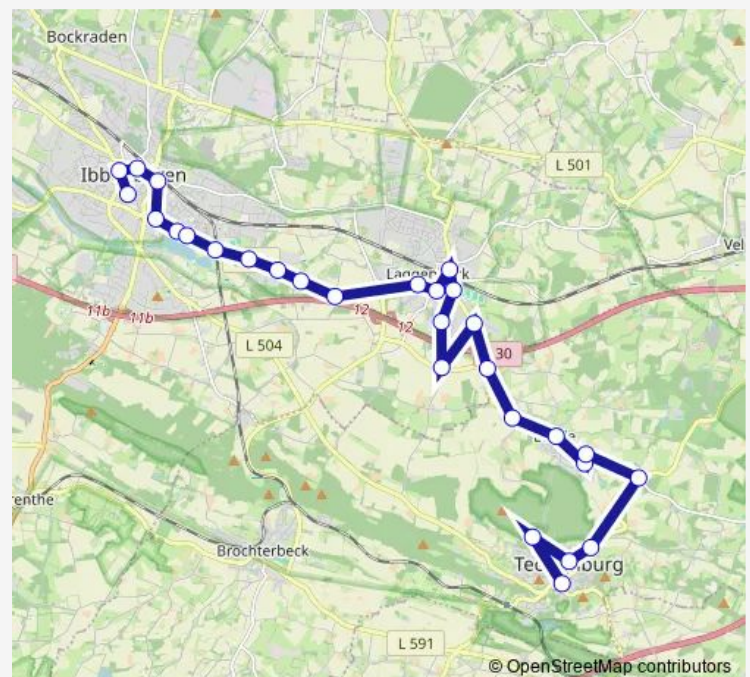

Ibbenbüren, Busbahnhof

### Route schedule

Leeden, Natrup-Hagener Str. — Ibbenbüren, Anne-Fr.-Realsch.

Monday	06:56
Tuesday	06:56
Wednesday	06:56
Thursday	06:56
Friday	06:56
Saturday	—
Sunday	—

### Route info

Direction: Leeden, Natrup-Hagener Str.

Stops: 23

Trip Duration: 0 hour 30 min

■ T22 — Tecklenburg - Ledde - Laggenbeck - Ibbenbüren

Ibbenbüren, Mauritiuskirche

Ibbenbüren, Anne-Fr.-Realsch.