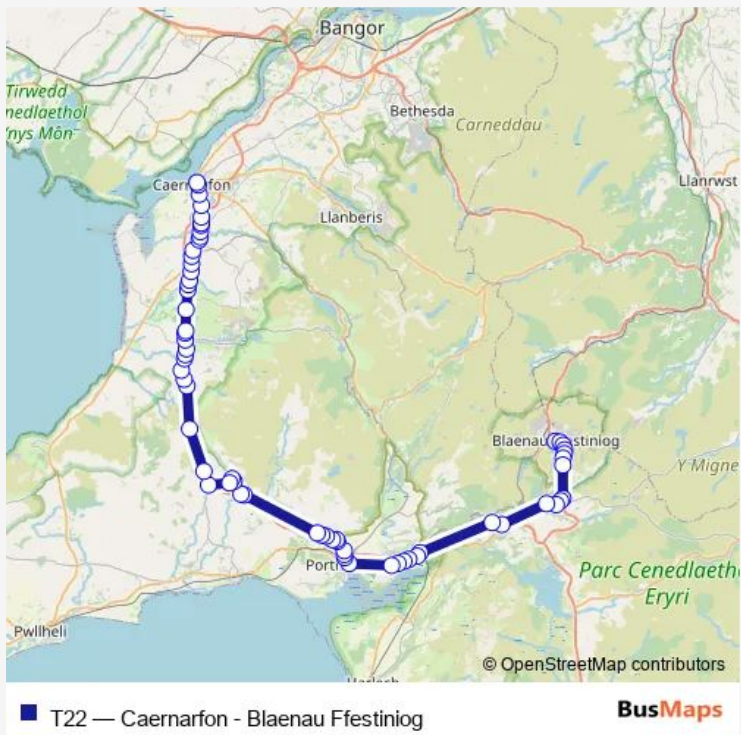

Bus T22 Caernarfon - Blaenau Ffestiniog

[Go to website](#)

Direction
 Blaenau Ffestiniog Station Stand C — Caernarfon Bus Station Stand C
 64 stops
[Open route schedule](#)

- Blaenau Ffestiniog Station Stand C
- Lord Street
- Cambrian Garage
- Y Don
- Capel
- Manod
- Capel Hyfrydra
- Morannedd
- Highgate
- Square
- Bryn Llewelyn
- Capel Maentwrog Isaf
- Oakeley Arms
- Griffin Industrial Estate
- Griffin
- Adwy Ddu
- Ysbyty Bron y Garth
- Minffordd Railway Station
- Minffordd
- Porthmadog Park Stand A
- Porthmadog Tesco

Route schedule
 Blaenau Ffestiniog Station Stand C — Caernarfon Bus Station Stand C

Monday	06:15-22:45
Tuesday	06:15-22:45
Wednesday	06:15-22:45
Thursday	06:15-22:45
Friday	06:15-22:45
Saturday	06:15-22:45
Sunday	08:45-20:45

Route info
 Direction: Blaenau Ffestiniog Station Stand C
 Stops: 64
 Trip Duration: 1 hour 30 min

Porthmadog Railway Station

Maes Gerddi

St Mary`s Church

Market Square

Ysgol y Gorlan

Ysbyty Alltwn

Glanmorfa Terrace