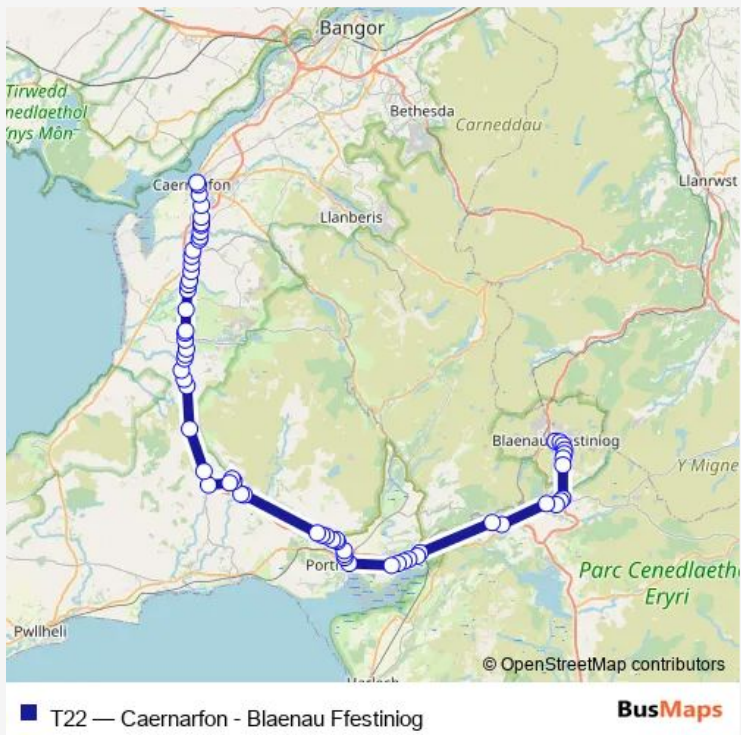

Bus T22 Caernarfon - Blaenau Ffestiniog

Go to website

**Direction**  
 Blaenau Ffestiniog Station Stand C — Caernarfon Bus Station Stand C  
 64 stops  
[Open route schedule](#)

- Blaenau Ffestiniog Station Stand C
- Lord Street
- Cambrian Garage
- Y Don
- Capel
- Manod
- Capel Hyfrydra
- Morannedd
- Highgate
- Square
- Bryn Llewelyn
- Capel Maentwrog Isaf
- Oakeley Arms
- Griffin Industrial Estate
- Griffin
- Adwy Ddu
- Ysbyty Bron y Garth
- Minffordd Railway Station
- Minffordd
- Porthmadog Park Stand A
- Porthmadog Tesco

Route schedule  
 Blaenau Ffestiniog Station Stand C — Caernarfon Bus Station Stand C

Monday	06:15-22:45
Tuesday	06:15-22:45
Wednesday	06:15-22:45
Thursday	06:15-22:45
Friday	06:15-22:45
Saturday	06:15-22:45
Sunday	08:45-20:45

Route info  
 Direction: Blaenau Ffestiniog Station Stand C  
 Stops: 64  
 Trip Duration: 1 hour 30 min

Porthmadog Railway Station

Maes Gerddi

St Mary`s Church

Market Square

Ysgol y Gorlan

Ysbyty Alltwn

Glanmorfa Terrace