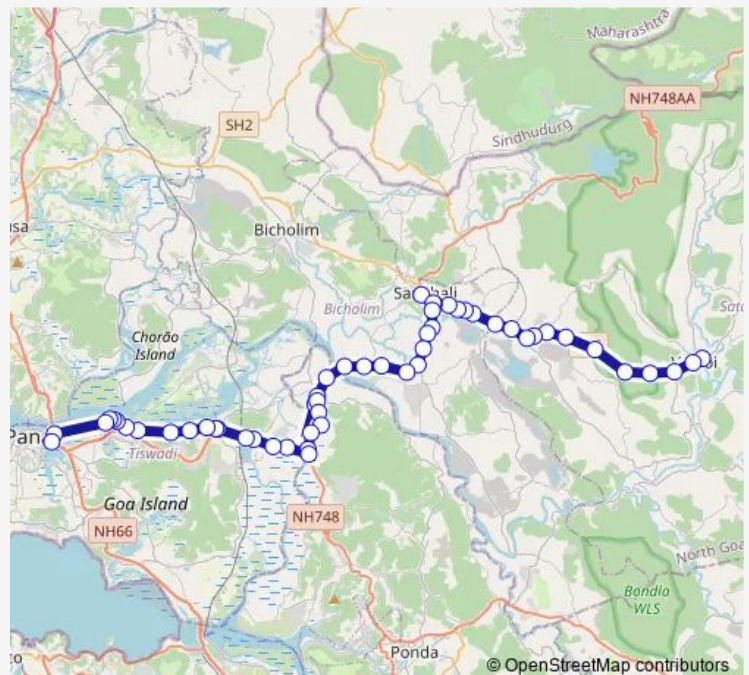

Bus PNJ11 Panaji - Valpoi via Marcel

[Go to website](#)

Direction

Valpoi KTC Bus Stand — Panaji KTC Bus Stand

54 stops

[Open route schedule](#)

Valpoi KTC Bus Stand

Valpoi Bazaar

Nanus Cross

Naguem

Redegathi

Kumarkhan

Acgl Bhuipal

Saleli Cross

Acgl Honda

Vadakade Honda

Honda KTC Bus Stand

Honda Market

Supachi Pud

Pratapnagar

Harvale

Housing Board

Sankhali Hospital Junction

Sankhali KTC Bus Stand

Sakhali Hospital

Siya Petrol Pump

Gavthan

Route schedule

Valpoi KTC Bus Stand — Panaji KTC Bus Stand

Monday 09:15-17:00

Tuesday 09:15-17:00

Wednesday 09:15-17:00

Thursday 09:15-17:00

Friday 09:15-17:00

Saturday 09:15-17:00

Sunday 09:15-17:00

Route info

Direction: Valpoi KTC Bus Stand

Stops: 54

Trip Duration: 1 hour 30 min

PNJ11 — Panaji - Valpoi via Marcel