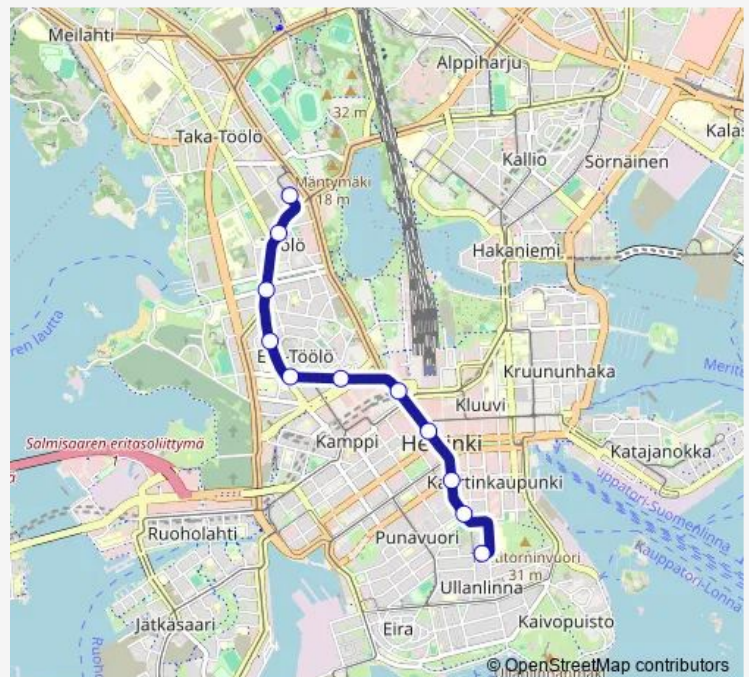

Tuesday —

Wednesday —

Thursday —

Friday —

Saturday 18:55

Sunday —

Route info

Direction: Paavalinkirkko

Stops: 7

Trip Duration: 0 hour 13 min

■ 10h — Kirurgi - Töölö - Ruusulankatu

Direction

Tarkk'ampujankatu — Ruusulankatu

11 stops

[Open route schedule](#)

Tarkk'ampujankatu

Friday 19:13-23:44

Saturday 18:56-23:42

Sunday 22:21-22:59

Route info

Direction: Tarkk'ampujankatu

Stops: 11

Trip Duration: 0 hour 14 min

Direction