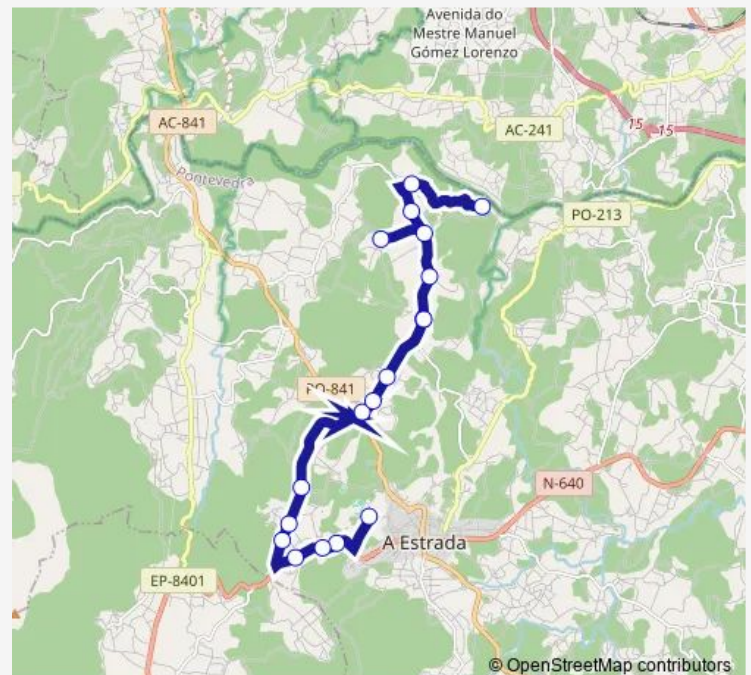

### Route schedule

IES Antón Losada Diéguez — Riveira

Monday 14:30

Tuesday 14:30-18:15

Wednesday 14:30

Thursday 14:30

Friday 14:30

Saturday —

### Route info

Direction: IES Antón Losada Diéguez

Stops: 18

Trip Duration: 0 hour 40 min

■ Xg659003 — IES Antón Losada Diéguez - Riveira

## Direction

Riveira — IES Antón Losada Diéguez

18 stops

[Open route schedule](#)

Riveira

Santeles De Abaixo

Pazo

Pearo

## Route info

Direction: Riveira

Stops: 18

Trip Duration: 0 hour 40 min

Xg659003 Bus time schedules and route maps are available in an offline PDF at [busmaps.com](https://busmaps.com). Use the [busmaps.com](https://busmaps.com) website to see live bus times, train schedule or subway schedule, and step-by-step directions for all public transit in Vedra