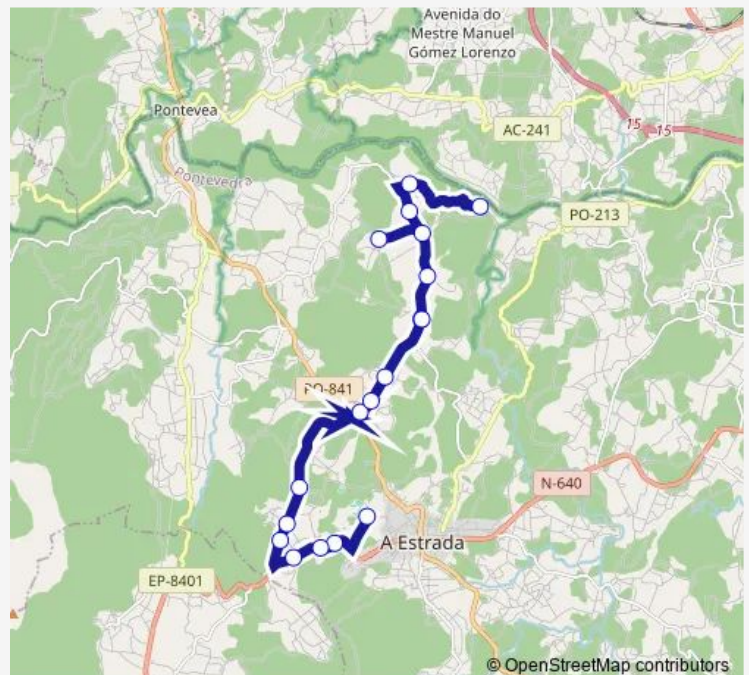

Monday 14:30

Tuesday 14:30-18:15

Wednesday 14:30

Thursday —

Friday 14:30

Saturday —

Sunday —

Route info

Direction: IES Antón Losada Diéguez

Stops: 18

Trip Duration: 0 hour 40 min

■ XG659003 — IES Antón Losada Diéguez - Riveira

BusMaps

Direction

Riveira — IES Antón Losada Diéguez

18 stops

[Open route schedule](#)

Riveira

Santeles De Abaixo

Pazo

Pearo

Cruceiro

Carricoba

Renda

Thursday —

Friday 07:55

Saturday —

Sunday —

Route info

Direction: Riveira

Stops: 18

Trip Duration: 0 hour 40 min