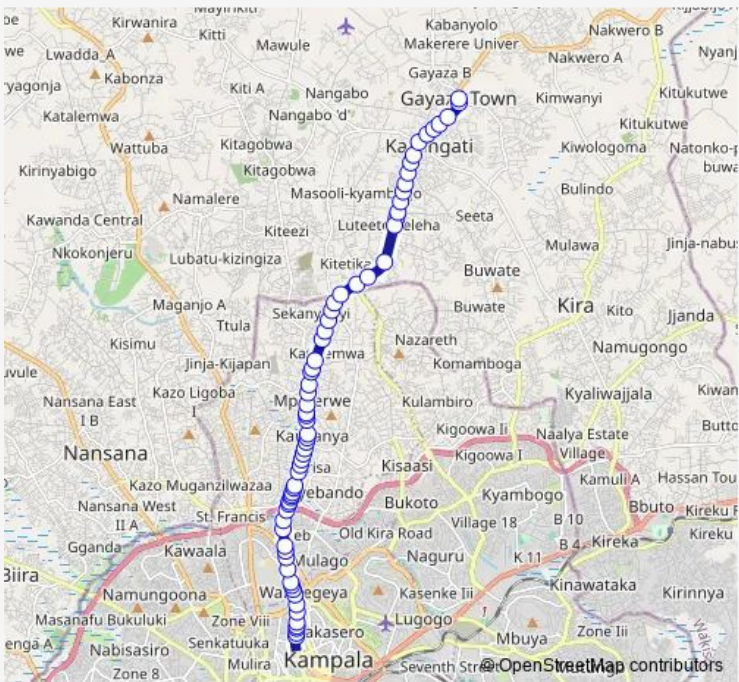

Bus IC094 Gayaza Taxi Park-Watoto Stage

[Go to website](#)

Direction
 Bat Valleys — Gayaza Park
 67 stops
[Open route schedule](#)

- Bat Valleys
- Norvik Hospital
- Bible House (Bombo Rd)
- City Oil Petro Station (Bombo Rd)
- Petro Fuel Station (Bombo Rd)
- Ymca
- Wandegeya Police Station - Roundabout
- Wandegeya Car
- Wandegeya Fuel Station (Bombo Rd)
- Wandegeya University Plaza (Bombo Rd)
- Makerere University (Eastern Gate) - Super Oil (Bombo Rd)
- Shell (Kubiri - Bombo Rd)
- Kubiri Roundabout (Wandegeya)
- Uganda Microcredit
- Total (Kalerwe)
- Shell - Boda Boda (Kalerwe)
- Kalerwe Market-trading Centre
- Kalerwe Taxi Park Roundabout
- Mambule
- Welfa Petroleum (Kyebando)
- Alice Kaggwa Rd Jct - Horse Power Fuel Station

Route schedule
 Bat Valleys — Gayaza Park

Monday	06:30-19:00
Tuesday	06:30-19:00
Wednesday	06:30-19:00
Thursday	06:30-19:00
Friday	06:30-19:00
Saturday	06:30-19:00
Sunday	06:30-19:00

Route info
 Direction: Bat Valleys
 Stops: 67
 Trip Duration: 1 hour 40 min

■ IC094 — Gayaza Taxi Park-Watoto Stage **BusMaps**

Jaguar Pub (Kyebando)

Delta Fuel Station (Kyebando)

Rest Valley Club (Kyebando)

Cock N Bull Bar (Kyebando)

Kyebando Boda Boda

Gayaza Rd (Kyamuka; Kyebando)