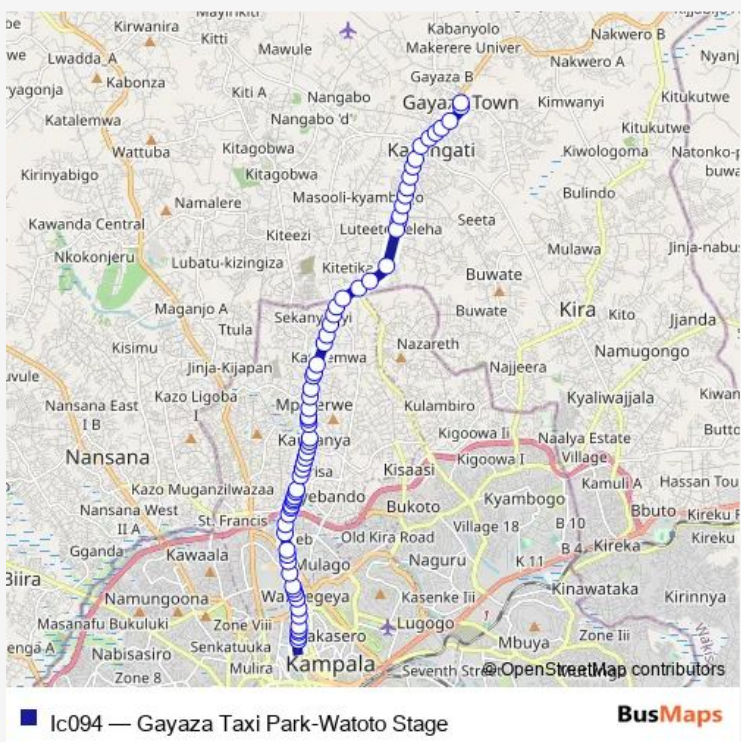

# Bus Ic094 Gayaza Taxi Park-Watoto Stage

[Go to website](#)

**Direction**  
 Bat Valleys — Gayaza Park  
 67 stops  
[Open route schedule](#)

- Bat Valleys
- Norvik Hospital
- Bible House (Bombo Rd)
- City Oil Petro Station (Bombo Rd)
- Petro Fuel Station (Bombo Rd)
- Ymca
- Wandegeya Police Station - Roundabout
- Wandegeya Car
- Wandegeya Fuel Station (Bombo Rd)
- Wandegeya University Plaza (Bombo Rd)
- Makerere University (Eastern Gate) - Super Oil (Bombo Rd)
- Shell (Kubiri - Bombo Rd)
- Kubiri Roundabout (Wandegeya)
- Uganda Microcredit
- Total (Kalerwe)
- Shell - Boda Boda (Kalerwe)
- Kalerwe Market-trading Centre
- Kalerwe Taxi Park Roundabout
- Mambule
- Welfa Petroleum (Kyebando)
- Alice Kagga Rd Jct - Horse Power Fuel Station

**Route schedule**  
 Bat Valleys — Gayaza Park

Monday	06:30-19:00
Tuesday	06:30-19:00
Wednesday	06:30-19:00
Thursday	06:30-19:00
Friday	06:30-19:00
Saturday	06:30-19:00
Sunday	06:30-19:00

**Route info**  
 Direction: Bat Valleys  
 Stops: 67  
 Trip Duration: 1 hour 40 min

## Route info

Direction: Gayaza Park

Stops: 67

Trip Duration: 1 hour 20 min

Gayaza Rd - Katalemwa Rd Jct

Grand Shoppers Supermarket

Gayaza Rd - Kizanyiro Rd Jct

Mpelerwe Stage