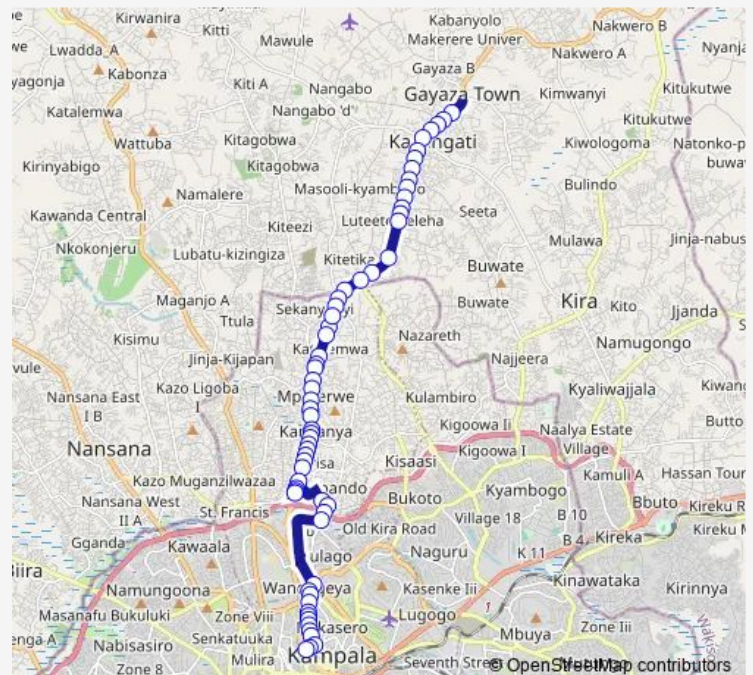

Thursday 06:30-19:00

Friday 06:30-19:00

Saturday 06:30-19:00

Sunday 06:30-19:00

Route info

Direction: Balamu Small Path

Stops: 62

Trip Duration: 1 hour 18 min