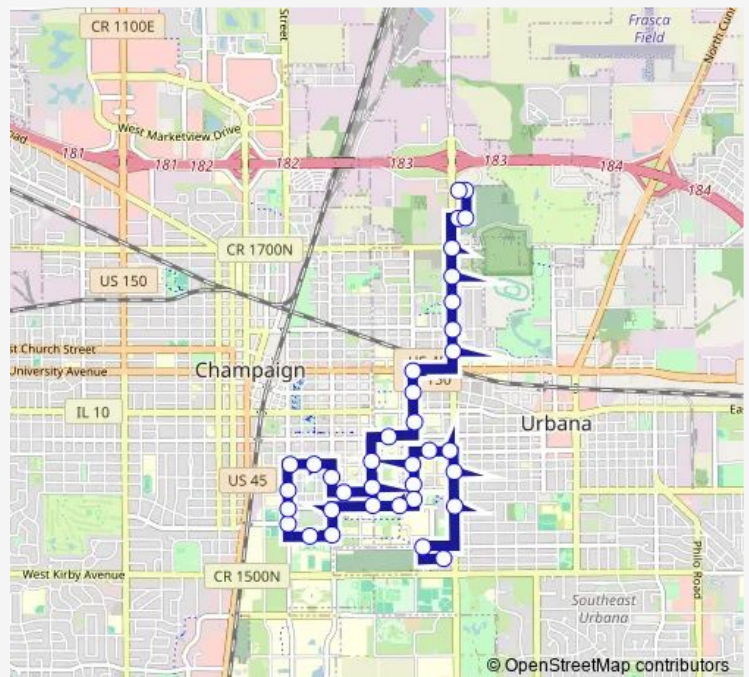

Bus 220 Illini Evening

[Go to website](#)

Direction

undefined — undefined

0 stops

[Open route schedule](#)

Route schedule

undefined — undefined

Monday	03:30-02:40 ⁺¹
Tuesday	03:30-02:40 ⁺¹
Wednesday	03:30-02:40 ⁺¹
Thursday	03:30-02:40 ⁺¹
Friday	03:30-02:40 ⁺¹
Saturday	03:10-02:40 ⁺¹
Sunday	03:10-04:20

Route info

Direction:

Stops: 0

Trip Duration: – min

Direction

PAR (North Side Shelter) — Lincoln & Killarney (NE Corner)

36 stops

[Open route schedule](#)

PAR (North Side Shelter)

Penn & Maryland (SE Corner)

LAR (East Side)

Lincoln & Oregon (SE Corner)