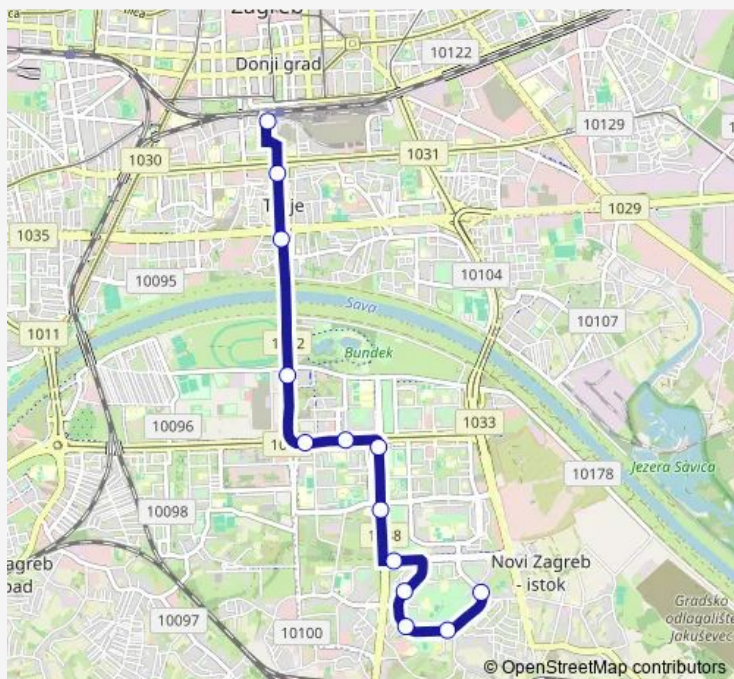

Hrelićka

Kauzlarićev prilaz

**Route schedule**

Glavni kolodvor — Kauzlarićev prilaz

Monday	04:15-01:30 <sup>+1</sup>
Tuesday	04:15-01:30 <sup>+1</sup>
Wednesday	04:15-01:30 <sup>+1</sup>
Thursday	04:15-01:30 <sup>+1</sup>
Friday	04:15-01:30 <sup>+1</sup>
Saturday	04:15-01:30 <sup>+1</sup>
Sunday	05:25-00:10 <sup>+1</sup>

**Route info**

Direction: Glavni kolodvor

Stops: 13

Trip Duration: 0 hour 18 min

## Route info

Direction: Kauzlarićev prilaz

Stops: 11

Trip Duration: 0 hour 13 min

## Route schedule

Kauzlarićev prilaz — Glavni kolodvor

Monday	24:25-01:45 <sup>+1</sup>
Tuesday	24:30-01:45 <sup>+1</sup>
Wednesday	24:30-01:45 <sup>+1</sup>
Thursday	24:25-01:45 <sup>+1</sup>
Friday	24:25-01:45 <sup>+1</sup>
Saturday	24:25-01:45 <sup>+1</sup>
Sunday	24:25 <sup>+1</sup>