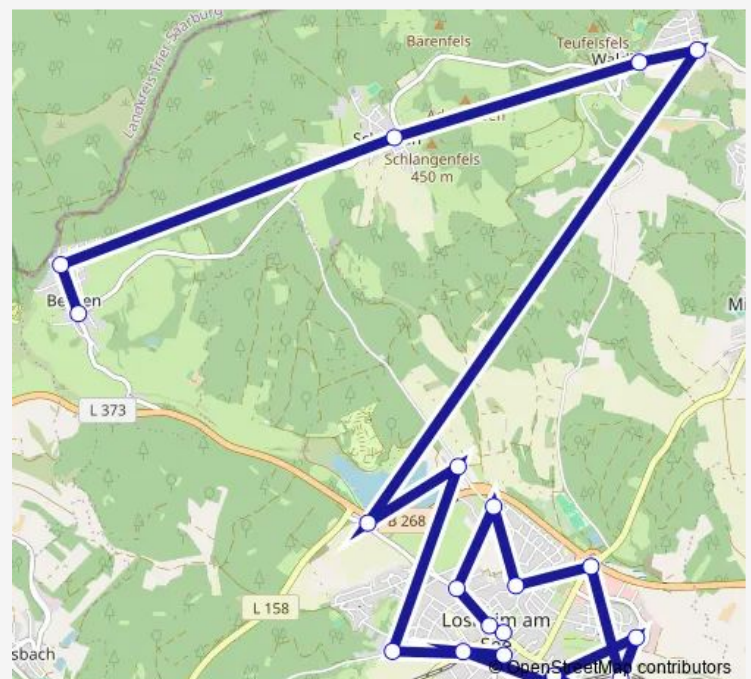

Scheiden, Ortsmitte

### Route schedule

Losheim, Sparkasse — Bergen, Ortsmitte

Monday —

Tuesday 12:30-13:30

Wednesday —

Thursday —

Friday —

Saturday —

### Route info

Direction: Losheim, Sparkasse

Stops: 24

Trip Duration: 0 hour 22 min

220

Bergen, Sportplatz

Bergen, Girtenmühle

Bergen, Ortsmitte