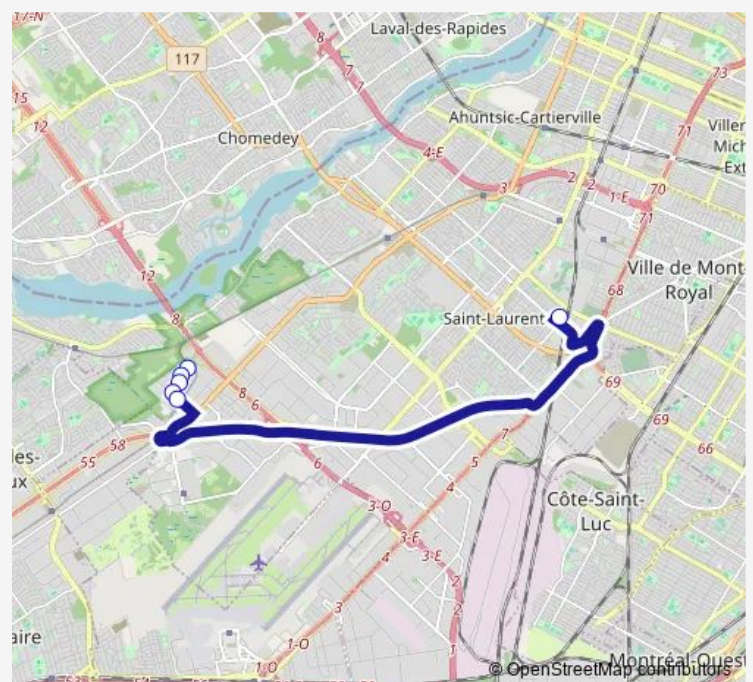

Douglas-B.-Floreani / Etingin

Station Du Collège (Ouimet / Saint-Louis)

### Route schedule

Kieran / No 5600 — Station Du Collège (Ouimet / Saint-Louis)

Monday 07:15-23:05

Tuesday 07:15-23:05

Wednesday 07:15-23:05

Thursday 07:15-23:05

Friday 07:15-23:05

Saturday —

### Route info

Direction: Kieran / No 5600

Stops: 6

Trip Duration: 0 hour 21 min

220 — Kieran