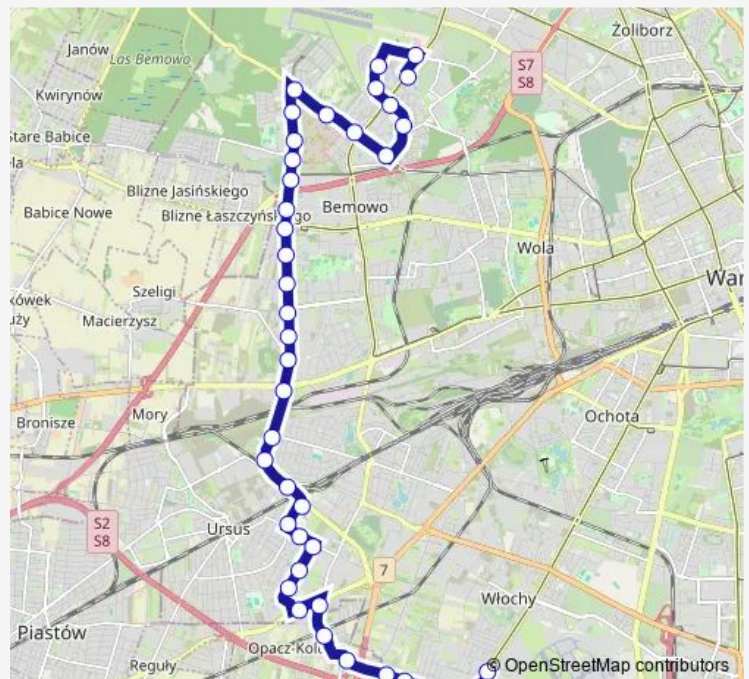

Lazurowa

Route schedule

P+R Al. Krakowska — Nowe Bemowo

Monday 04:48-22:32

Tuesday 04:48-22:32

Wednesday 04:48-22:32

Thursday 04:48-22:32

Friday 04:48-22:32

Saturday 04:58-22:32

Sunday 04:58-22:32

Route info

Direction: P+R Al. Krakowska

Stops: 42

Trip Duration: 0 hour 53 min

Sternicza

Siemiatycka

Rodła

Piastów Śląskich

Nowe Bemowo

Direction

Nowe Bemowo — P+R Al. Krakowska

40 stops

[Open route schedule](#)

Nowe Bemowo