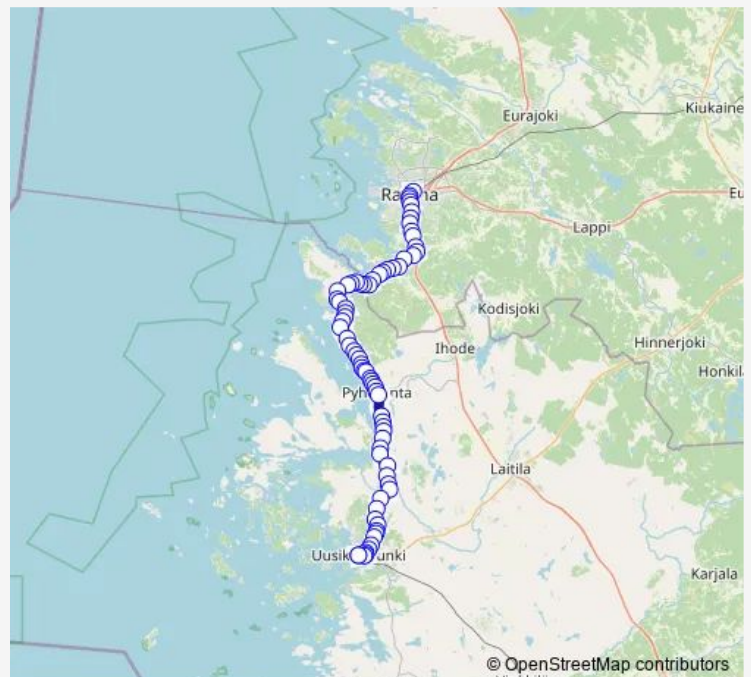

Thursday 07:40-16:20

Friday 07:40-16:20

Saturday —

Sunday —

Route info

Direction: Rauma, linja-autoasema

Stops: 74

Trip Duration: 1 hour 0 min