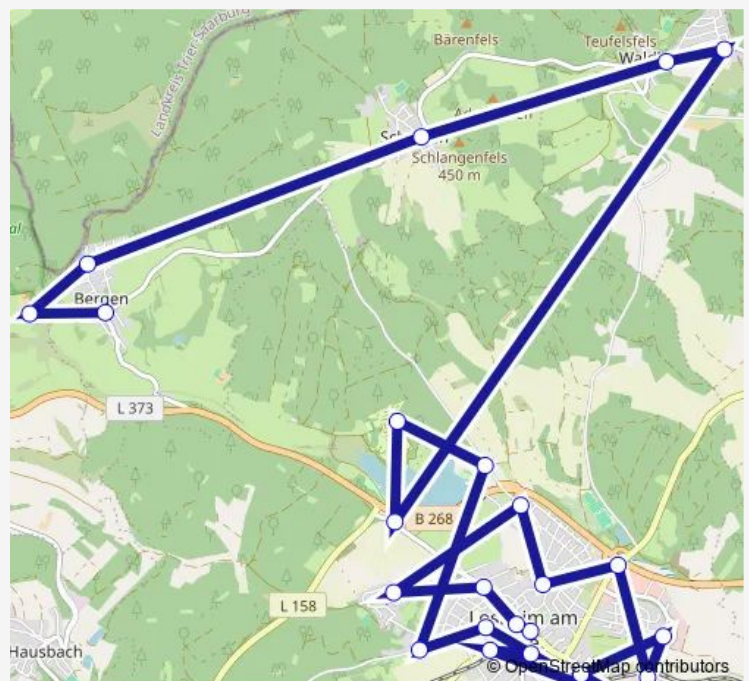

Saturday

13:30

Sunday

13:30

Route info

Direction: Sparkasse, Losheim am See

Stops: 24

Trip Duration: 0 hour 11 min

220

Abzw B268, Britten Losheim

Ortsmitte, Hausbach Losheim

Mettlacher Str., Hausbach Losheim

Direction

Sparkasse, Losheim am See — Ortsmitte, Bergen
Losheim

24 stops

[Open route schedule](#)