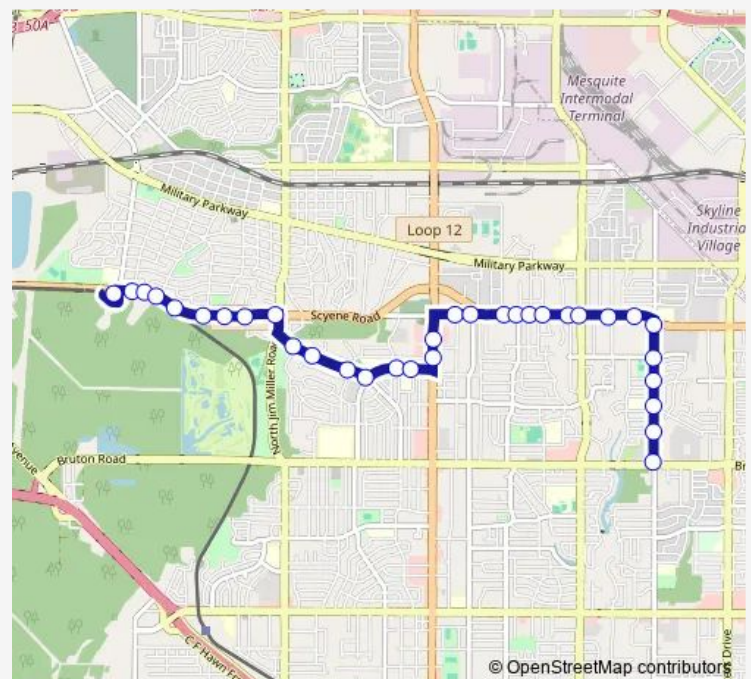

### Route schedule

ST Augustine @ Bruton - S - Ns — Lawnview Station

Monday	05:18-00:09 <sup>+1</sup>
Tuesday	05:18-00:09 <sup>+1</sup>
Wednesday	05:18-00:09 <sup>+1</sup>
Thursday	05:18-00:09 <sup>+1</sup>
Friday	05:18-00:09 <sup>+1</sup>
Saturday	04:18-00:29 <sup>+1</sup>
Sunday	04:18-00:29 <sup>+1</sup>

### Route info

Direction: ST Augustine @ Bruton - S - Ns

Stops: 33

Trip Duration: 0 hour 21 min

220 — Scyene

Piedmont @ Blossom - W - Ns

Piedmont @ AVA - W - Fs

Piedmont @ Santa Cruz - W - Fs