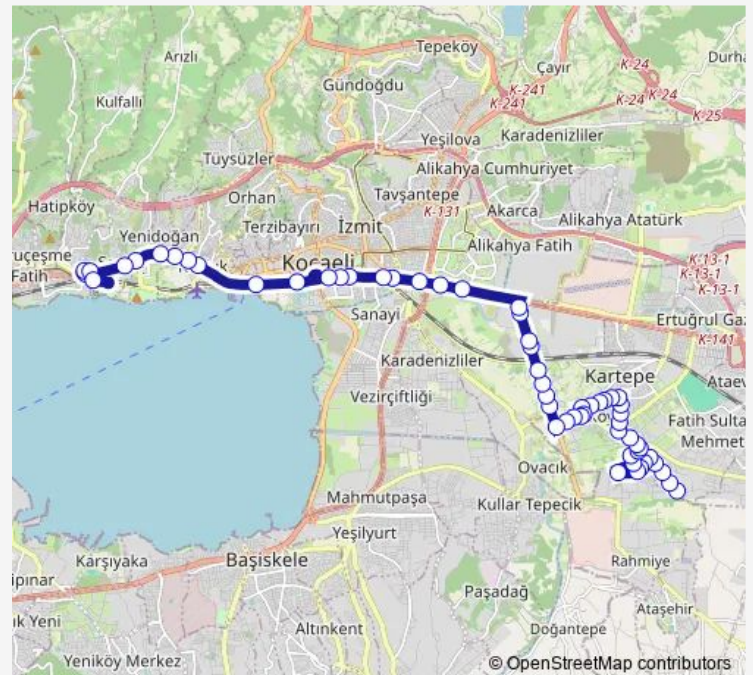

Friday 07:30-18:35

Saturday 07:30-18:35

Sunday 08:35-18:35

Route info

Direction: Garaj Depolama Alanı 1

Stops: 49

Trip Duration: 0 hour 31 min

220 — Köseköy Merkez-Hacıhalim-İzmit