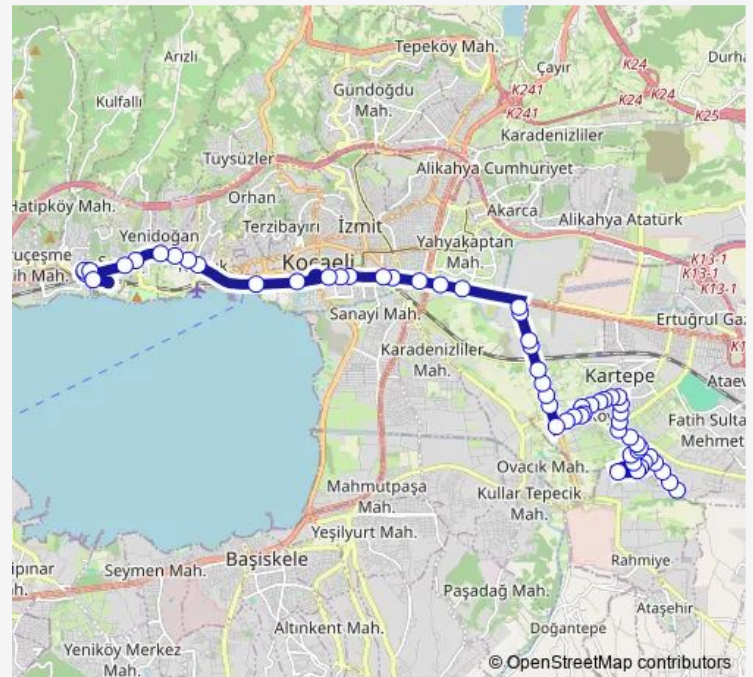

Bus 220 Köseköy Merkez-Hacihalim-İzmit

[Go to website](#)

Direction

GARAJ DEPOLAMA ALANI 1 — HASANPAŞA DEPOLAMA ALANI

49 stops

[Open route schedule](#)

GARAJ DEPOLAMA ALANI 1

Eski Cezaevi

İSU Genel Müdürlüğü

Seka Devlet Hastanesi D-100 1

Yenidoğan D-100

Seka

A.Menderes D100

Vilayet

42 Evleristasyon

42 Evler

Kandira Sapağı 1

500 Varyant

Kavakcilik 1

Yahya Kaptan Güney YAN Yol

Sembol

ÇUHANE SAPAĞI

GOODYEAR

HACI HALİM 4

HACI HALİM 1

LOJMAN 1

YILMAZ SOKAK 1

Route schedule

GARAJ DEPOLAMA ALANI 1 — HASANPAŞA DEPOLAMA ALANI

Monday 07:30-18:35

Tuesday 07:30-18:35

Wednesday 07:30-18:35

Thursday 07:30-18:35

Friday 07:30-18:35

Saturday 07:30-18:35

Sunday 08:35-18:35

Route info

Direction: GARAJ DEPOLAMA ALANI 1

Stops: 49

Trip Duration: 0 hour 31 min

220 — Köseköy Merkez-Hacihalim-İzmit

BusMaps