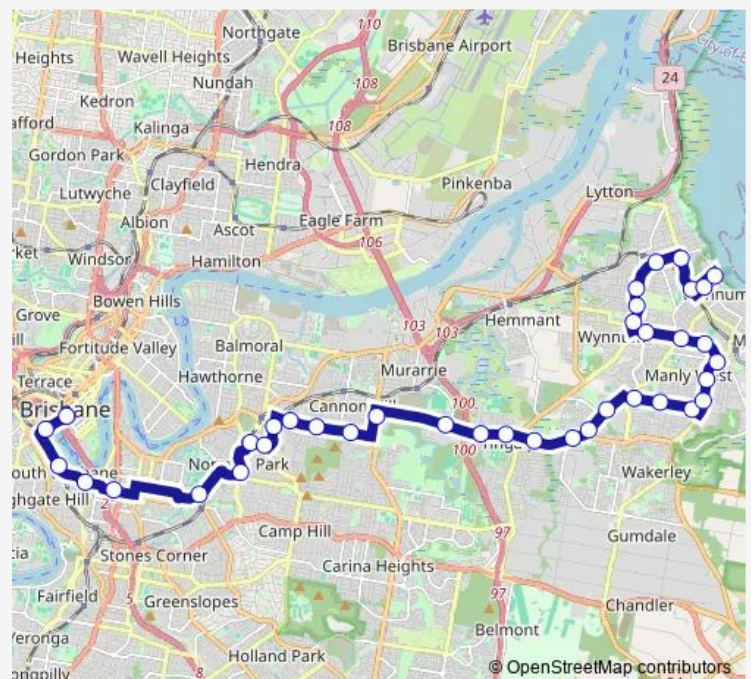

Agnew St at Seven Hills Stop 42

Wickham St at Morningside

Richmond Rd at Morningside East

Richmond Rd at Molloy Road

Richmond Rd at Richmond East

Cannon Hill Shopping Centre, zone D

Wynnum Rd at Murarrie Road

Queen Street station, 1b — Wynnum Esp near Florence St

Monday 06:55-23:20

Tuesday 06:55-23:20

Wednesday 06:55-23:20

Thursday 06:55-23:20

Friday 06:55-00:20⁺¹

Saturday 08:45-23:45

Sunday 08:45-19:45

Route info

Direction: Queen Street station, 1b

Stops: 38

Trip Duration: 1 hour 2 min

220 — Wynnum - City Express

Radford Rd near Lewis Neibling Pl

Radford Rd at Manly Vista

Caloundra St at Janoah Gardens

Stops: 38

Trip Duration: 1 hour 13 min

Richmond Rd at Richmond East

Richmond Rd at Molloy Road

Richmond Rd at Morningside East near Bonar St

Wickham St at Morningside

Agnew St at Seven Hills Stop 42

Agnew St at Norman Park North