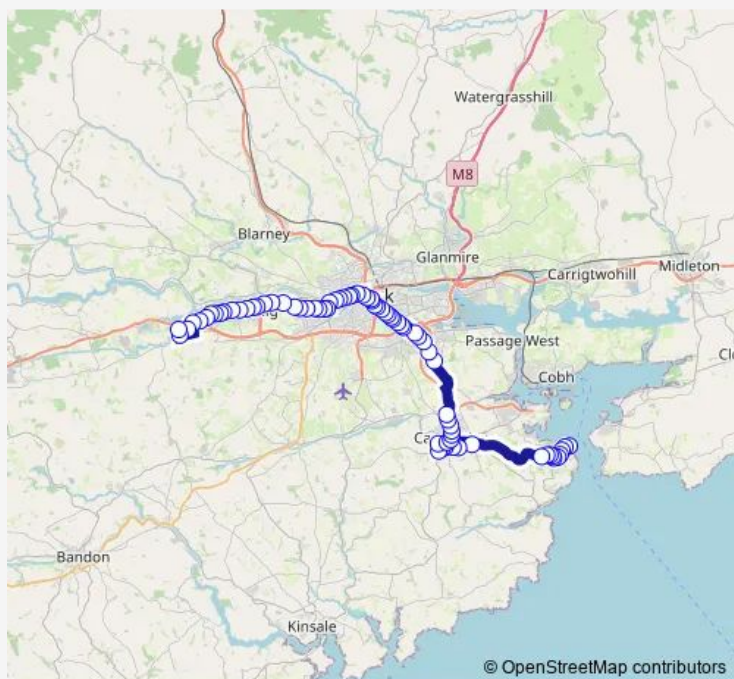

Stops: 67

Trip Duration: 1 hour 56 min

220 — Ballincollig - Douglas - Carrigaline

Dept of Agriculture

Farranlea Park

Bishopstown Park

Dennehys Cross Junction

Dennehy's Cross