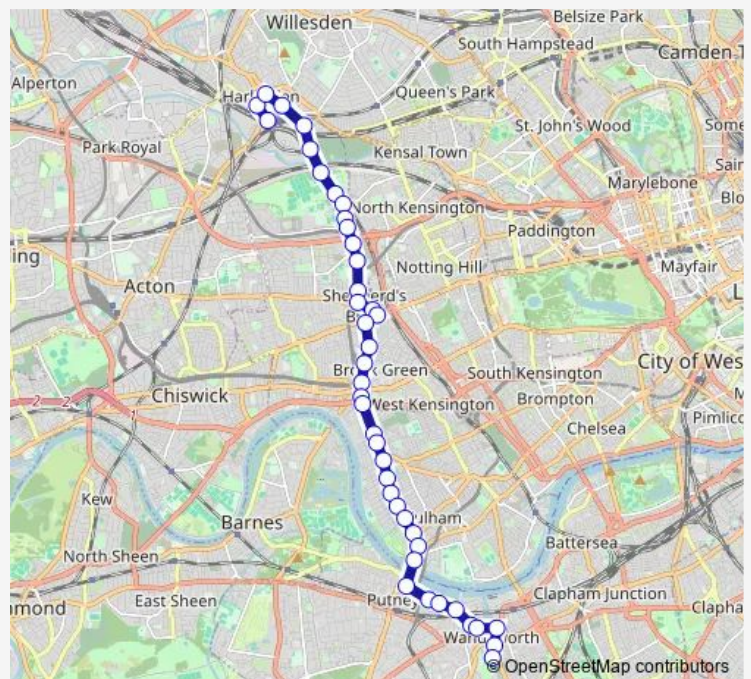

## Bus 220 Willesden Junction - White City - Shepherds Bush - Hammersmith - Wandsworth

[Go to website](#)

### Route schedule

Mapleton Road (Sw18) — Willesden Junction Station

Monday 00:05-23:50

Tuesday 00:05-23:50

Wednesday 00:05-23:50

Thursday 00:05-23:50

Friday 00:05-23:50

Saturday 00:05-23:50

### Route info

Direction: Mapleton Road (Sw18)

Stops: 38

Trip Duration: 1 hour 10 min

220 — Willesden Junction - White City - Shepherds Bush - Hammersmith - Wandsworth **BusMaps**

Blythe Road

Goldhawk Rd /Shepherds Bush Rd

## Route info

Direction: Willesden Junction Station

Stops: 42

Trip Duration: 0 hour 45 min

Lillie Road

Fulham Cemetery

Kingwood Road

Lambrook Terrace