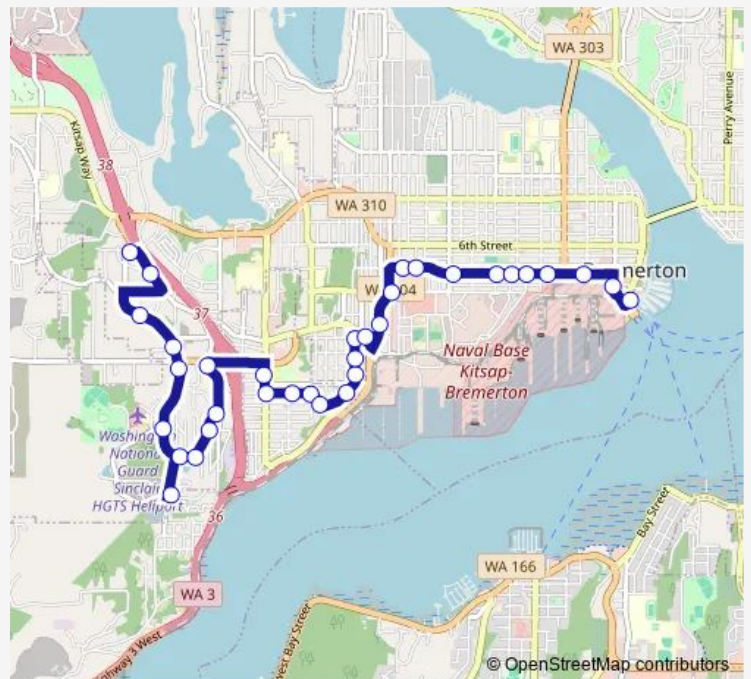

Roosevelt at Oyster Bay

Oyster Bay at Loxie Eagans

National at Loxie Eagans

G St. at National

G St. at Charlotte

G St. at Marion

Summit at Merrill

Summit at Preble

Summit at Porter

Summit at Farragut

Summit at Rodgers

Route schedule

West Bremerton Transit Center (Wbtc) — Bremerton Transportation Center (Btc)

Monday	04:40-20:02
Tuesday	04:40-20:02
Wednesday	04:40-20:02
Thursday	04:40-20:02
Friday	04:40-20:02
Saturday	11:02-17:02
Sunday	—

Route info

Direction: West Bremerton Transit Center (Wbtc)

Stops: 34

Trip Duration: 0 hour 23 min

220 — Sunn Fjord

Rodgers at Cambrian

Charleston at Kitsap Transit

Charleston at 1st St

Route info

Direction: Bremerton Transportation Center (Btc)

Stops: 30

Trip Duration: 0 hour 25 min

Union at Haselwood

Auto Center Blvd at Monroe (Dshs)

Auto Center Blvd at Wilkes

1st at Auto Center Way