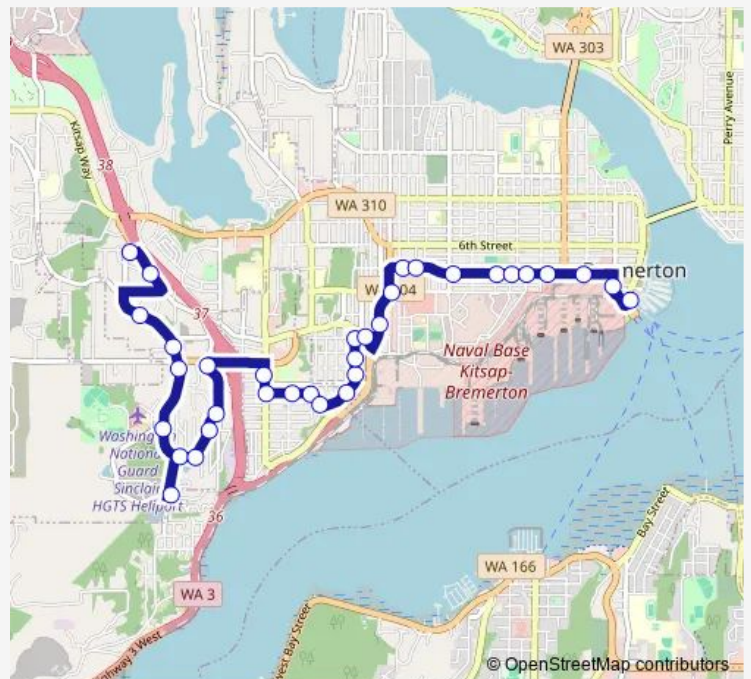

Roosevelt at Oyster Bay

Oyster Bay at Loxie Eagans

National at Loxie Eagans

G St. at National

G St. at Charlotte

G St. at Marion

Summit at Merrill

Summit at Preble

Summit at Porter

Summit at Farragut

Summit at Rodgers

Route schedule

West Bremerton Transit Center (Wbtc) — Bremerton Transportation Center (Btc)

Monday	04:40-20:02
Tuesday	04:40-20:02
Wednesday	04:40-20:02
Thursday	04:40-20:02
Friday	04:40-20:02
Saturday	11:02-17:02
Sunday	—

Route info

Direction: West Bremerton Transit Center (Wbtc)

Stops: 34

Trip Duration: 0 hour 25 min

220 — Sunn Fjord

Rodgers at Cambrian

Charleston at Kitsap Transit

Charleston at 1st St

Route info

Direction: Bremerton Transportation Center (Btc)

Stops: 29

Trip Duration: 0 hour 25 min

Union at Haselwood

Auto Center Blvd at Monroe (Dshs)

Auto Center Blvd at Wilkes

Auto Center Way at Burwell