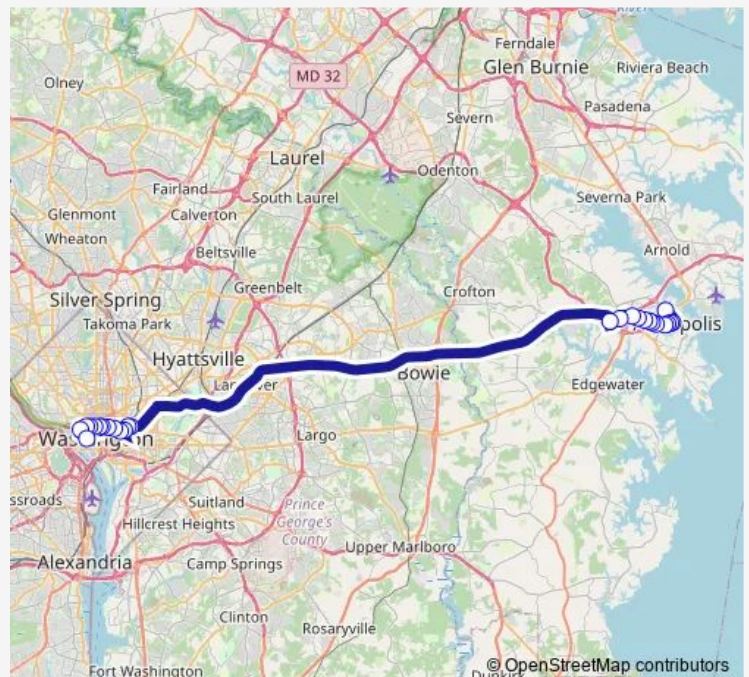

Saturday —

Sunday —

Route info

Direction: Virginia AVE Pm

Stops: 26

Trip Duration: 1 hour 38 min

220 — Annapolis - Washington Dc

West ST & Amos Garrett Blvd eb

West ST & Madison PL eb

West ST & Lafayette AVE (Loews Hotel) eb

Calvert ST & West ST fs nb

Rowe Blvd & Taylor AVE nb

Direction

Rowe Blvd & Taylor AVE sb — Virginia AVE Am

26 stops

[Open route schedule](#)

Rowe Blvd & Taylor AVE sb

West ST & Calvert ST fs wb

West ST & Lafayette AVE opp wb

West ST & Madison PL wb

West ST & Amos Garrett Blvd wb

West ST & Russell ST opp wb

West ST & Cherry Grove AVE (Library) wb

Davidsonville Park & Ride

Harry S Truman P & R

Stevensville Park & Ride (near MD 8 & US 50)

Kent Narrows P & R

Route schedule

Virginia AVE Pm — Kent Narrows P & R

Monday	12:15-18:30
Tuesday	12:15-18:30
Wednesday	12:15-18:30
Thursday	12:15-18:30
Friday	12:15-18:30
Saturday	—
Sunday	—