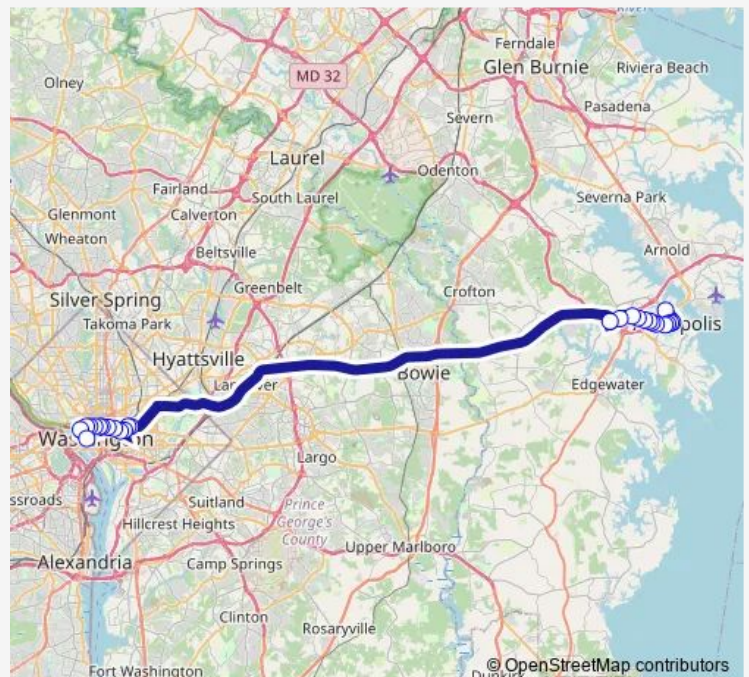

Saturday —

Sunday —

Route info

Direction: Virginia AVE Pm

Stops: 26

Trip Duration: 1 hour 43 min

220 — Annapolis - Washington Dc

West ST & Amos Garrett Blvd eb

West ST & Madison PL eb

West ST & Lafayette AVE (Loews Hotel) eb

Calvert ST & West ST fs nb

Rowe Blvd & Taylor AVE nb

Direction

Rowe Blvd & Taylor AVE sb — Virginia AVE Am

26 stops

[Open route schedule](#)

Rowe Blvd & Taylor AVE sb

West ST & Calvert ST fs wb

West ST & Lafayette AVE opp wb

West ST & Madison PL wb

West ST & Amos Garrett Blvd wb

West ST & Russell ST opp wb

West ST & Cherry Grove AVE (Library) wb

Davidsonville Park & Ride

Harry S Truman P & R

Stevensville Park & Ride (near MD 8 & US 50)

Kent Narrows P & R

Route schedule

Virginia AVE Pm — Kent Narrows P & R

Monday	12:15-18:30
Tuesday	12:15-18:30
Wednesday	12:15-18:30
Thursday	12:15-18:30
Friday	12:15-18:30
Saturday	—
Sunday	—