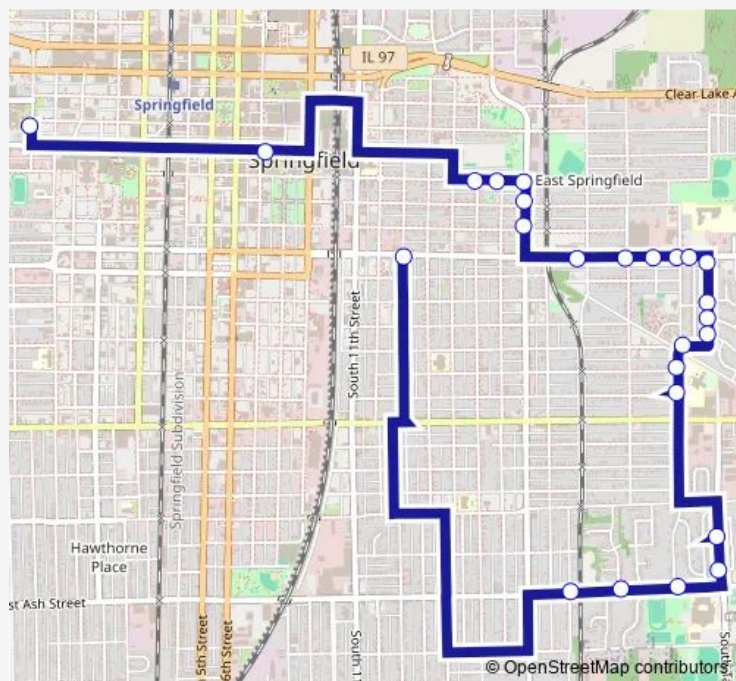

Bus 220 SHS to Cookmlk

[Go to website](#)

Direction

Lewis & Adams — 13th & Cook

25 stops

[Open route schedule](#)

- Lewis & Adams
- Monroe & 7th
- Capitol & 16th
- Capitol & 17th
- Capitol & MLk
- MLK & Jackson
- MLK & Edwards
- Cook & McCreery
- Cook & Wheeler
- Cook & Rockwell
- Cook & 23rd
- Cook & 24th
- 25th & Cook
- 25th & Cass
- 25th & Poplar
- 25th & Sherwood
- Kansas & 23rd
- Pope & Stuart
- Pope & Brown
- Taylor & Perkins
- Taylor & Ash

Route schedule

Lewis & Adams — 13th & Cook

Monday	15:10
Tuesday	15:10
Wednesday	14:10
Thursday	15:10
Friday	15:10
Saturday	—
Sunday	—

Route info

Direction: Lewis & Adams

Stops: 25

Trip Duration: 0 hour 40 min

220 — SHS to Cookmlk

Ash & Pope

Ash & Johnson Park

Ash & Wirt

13th & Cook

220 Bus time schedules and route maps are available in an offline PDF at busmaps.com. Use the busmaps.com website to see live bus times, train schedule or subway schedule, and step-by-step directions for all public transit in Springfield