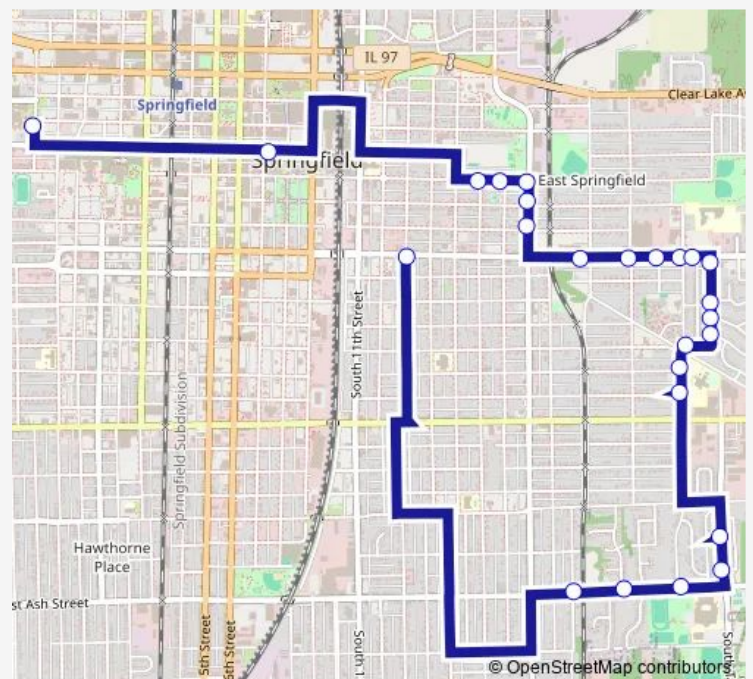

Cook & 23rd

Cook & 24th

25th & Cook

25th & Cass

25th & Poplar

25th & Sherwood

Kansas & 23rd

Pope & Stuart

Pope & Brown

Taylor & Perkins

Taylor & Ash

Route schedule

Lewis & Adams — 13th & Cook

Monday 15:10

Tuesday 15:10

Wednesday 14:10

Thursday 15:10

Friday 15:10

Saturday —

Sunday —

Route info

Direction: Lewis & Adams

Stops: 25

Trip Duration: 0 hour 40 min

220 — SHS to Cookmlk

Ash & Pope

Ash & Johnson Park

Ash & Wirt

13th & Cook

220 Bus time schedules and route maps are available in an offline PDF at busmaps.com. Use the busmaps.com website to see live bus times, train schedule or subway schedule, and step-by-step directions for all public transit in Springfield