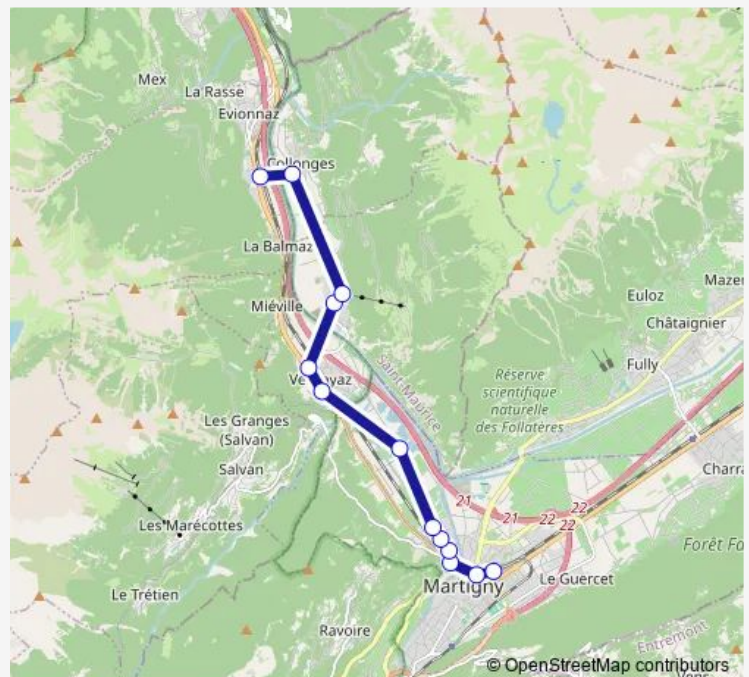

Bus 220 B 220

[Go to website](#)

Direction

Martigny, gare — Evionnaz, gare

13 stops

[Open route schedule](#)

Martigny, gare

Martigny, Place de Rome

Thursday 09:25-18:20

Friday 09:25-18:20

Saturday —

Sunday —

Route info

Direction: Martigny, gare

Stops: 13

Trip Duration: 0 hour 24 min

■ 220 — B 220

BusMaps

Direction

Evionnaz, gare — Martigny, gare

13 stops

[Open route schedule](#)

Evionnaz, gare

Collonges Vs

Thursday 17:44

Friday 17:44

Saturday 17:44

Sunday 17:44

Route info

Direction: Evionnaz, gare

Stops: 13

Trip Duration: 0 hour 26 min