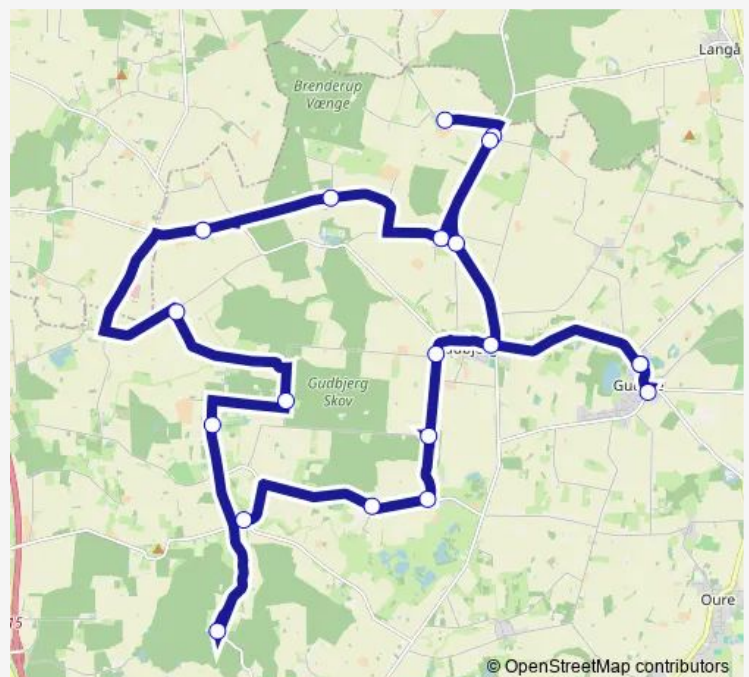

Monday 13:43-15:22

Tuesday 13:43-15:22

Wednesday 13:43-15:22

Thursday 13:43-15:22

Friday 13:43-15:22

Saturday —

Sunday —

Route info

Direction: Gudmehallerne (Svendborg Kommune)

Stops: 20

Trip Duration: 0 hour 58 min

Direction

Sortemosevej (Svendborg Kommune) — Stokkebækskolen / Gudme (Svendborg Kommune)

18 stops

[Open route schedule](#)

Monday 06:53

Tuesday 06:53

Wednesday 06:53

Thursday 06:53

Friday 06:53

Saturday —

Sunday —

Route info