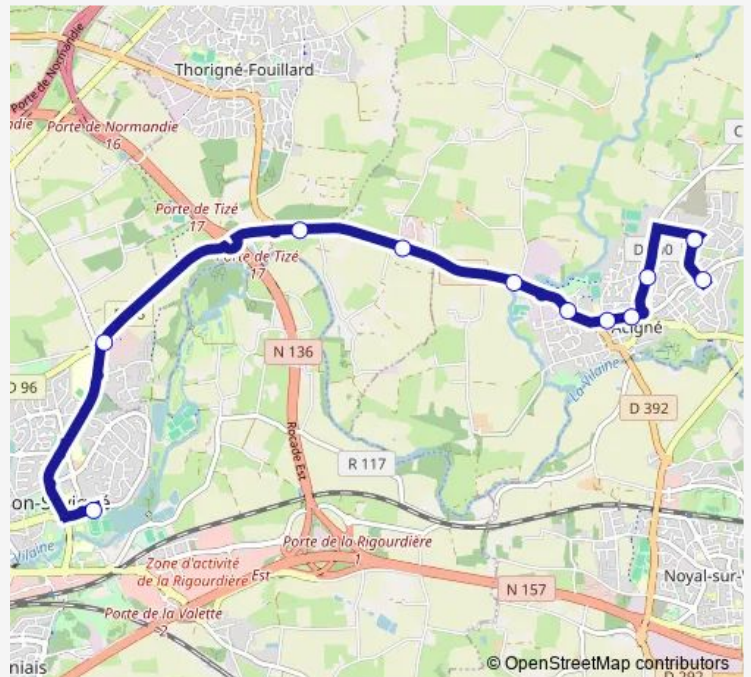

Bus 220 Acigné (Timonière) <> Cesson-Sévigné (Chalotais)

[Go to website](#)

Direction

Botrel — Chalotais

10 stops

[Open route schedule](#)

- Botrel
- Verdaudais
- Acigné Mairie
- Foyer
- Lande
- Pont d'Ohin
- Boulais
- Pâtis du Moulinet
- Lycée Ozanam
- Chalotais

Route schedule

Botrel — Chalotais

Monday	07:54
Tuesday	07:54
Wednesday	07:54
Thursday	07:54
Friday	07:54
Saturday	—
Sunday	—

Route info

Direction: Botrel

Stops: 10

Trip Duration: 0 hour 23 min

220 — Acigné (Timonière) <> Cesson-Sévigné (Chalotais)

Direction

Timonière — Chalotais

3 stops

[Open route schedule](#)

Timonière

Lycée Ozanam

Chalotais

Route schedule

Timonière — Chalotais

Monday	07:58
Tuesday	07:58
Wednesday	07:58
Thursday	07:58
Friday	07:58
Saturday	—
Sunday	—

Route info

Direction: Timonière

Stops: 3

Trip Duration: 0 hour 22 min

Direction

Lycée Sévigné — Timonière