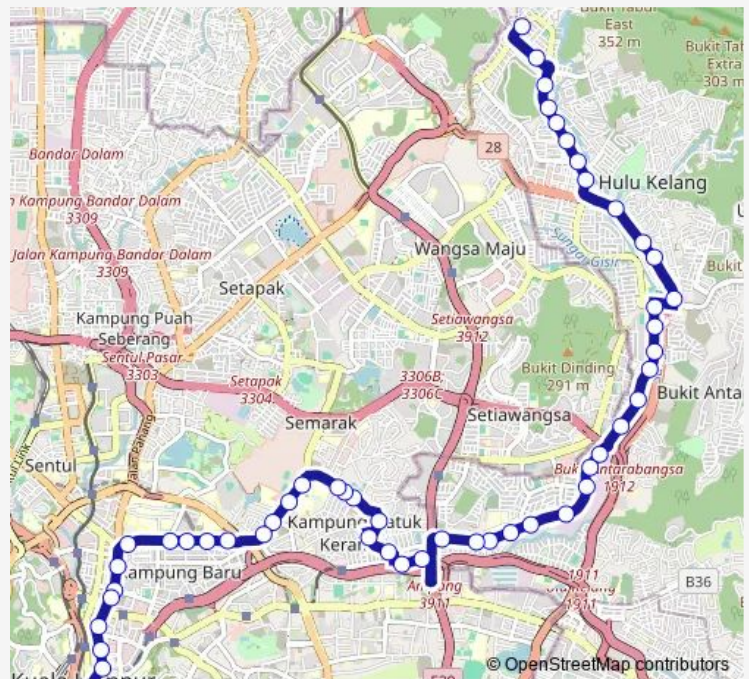

Aj20 Gsk

Aj21 Sapura

Aj22 S.E.H

Route schedule

Aj359 Hentian Taman Melawati — K1117 BSN Lebu Ampang

Monday 05:30-22:30

Tuesday 05:30-22:30

Wednesday 05:30-22:30

Thursday 05:30-22:30

Friday 05:30-22:30

Saturday 05:30-22:30

Sunday 05:30-22:30

Route info

Direction: Aj359 Hentian Taman Melawati

Stops: 54

Trip Duration: 1 hour 10 min

Monday 06:30-23:34

Tuesday 06:30-23:34

Wednesday 06:30-23:34

Thursday 06:30-23:34

Friday 06:30-23:34

Saturday 06:30-23:34

Sunday 06:30-23:34

Route info