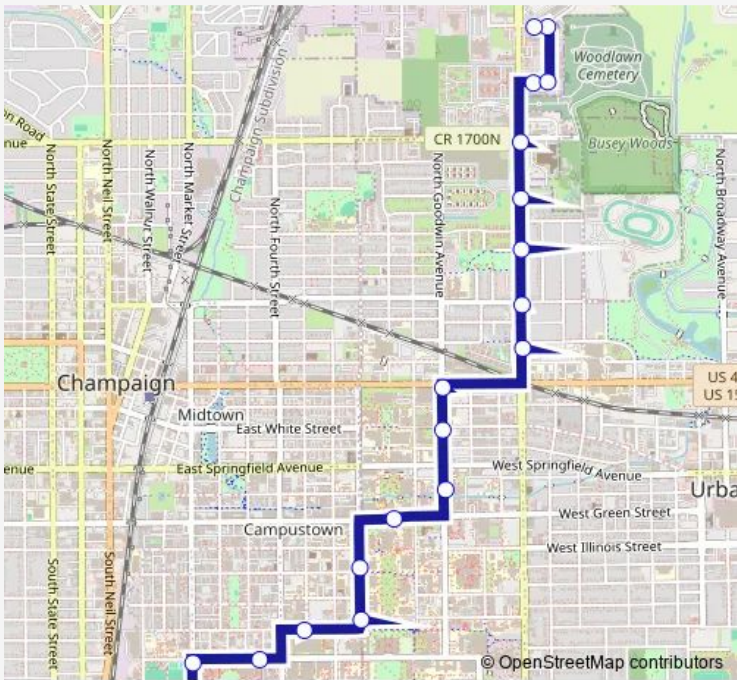

[Go to website](#)

Direction
Activities & Recreation (North Side) — Lincoln & Killarney (NE Corner)

19 stops

[Open route schedule](#)

- Activities & Recreation (North Side)
- First & Stadium (SE Corner)
- First & Gregory (SE Corner)
- Gregory at Ikenberry Commons (South)
- Fifth & Armory (SW Corner)
- Armory & Wright (NE Far Side)
- Transit Plaza (SE Platform)
- Illini Union (South Side Shelter)
- Goodwin at Materials Research
- Goodwin & Main (SE Corner)
- University & Goodwin (SE Corner)
- Lincoln & Church (SE Corner)
- Fairview & Lincoln (SE Corner)
- Lincoln & Wascher (SE Corner)
- Lincoln at Atrium Apts (East Side)
- Lincoln & Bradley (SE Corner)
- Lincoln & Kettering Park (SE Far Side)
- Linview & Killarney (SE Corner)
- Lincoln & Killarney (NE Corner)

Route schedule

Activities & Recreation (North Side) — Lincoln & Killarney (NE Corner)

Monday	—
Tuesday	—
Wednesday	—
Thursday	—
Friday	—
Saturday	17:58-23:38
Sunday	—

Route info

Direction: Activities & Recreation (North Side)

Stops: 19

Trip Duration: 0 hour 19 min