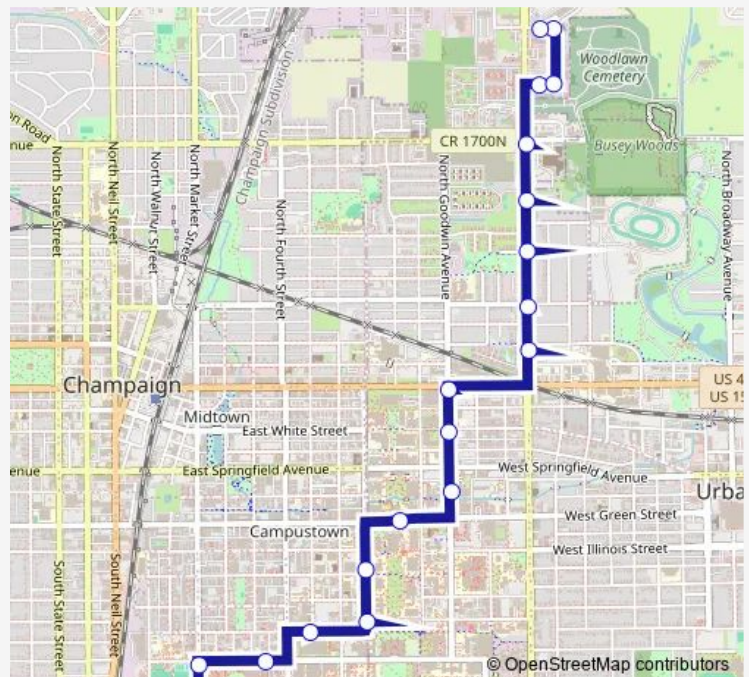

Bus 220 Illini Evening Saturday

[Go to website](#)

Direction

Activities & Recreation (North Side) — Lincoln & Killarney (NE Corner)

19 stops

[Open route schedule](#)

Activities & Recreation (North Side)

First & Stadium (SE Corner)

First & Gregory (SE Corner)

Gregory at Ikenberry Commons (South)

Fifth & Armory (SW Corner)

Armory & Wright (NE Far Side)

Transit Plaza (SE Platform)

Illini Union (South Side Shelter)

Goodwin at Materials Research

Goodwin & Main (SE Corner)

University & Goodwin (SE Corner)

Lincoln & Church (SE Corner)

Fairview & Lincoln (SE Corner)

Lincoln & Wascher (SE Corner)

Lincoln at Atrium Apts (East Side)

Lincoln & Bradley (SE Corner)

Lincoln & Kettering Park (SE Far Side)

Linview & Killarney (SE Corner)

Lincoln & Killarney (NE Corner)

Route schedule

Activities & Recreation (North Side) — Lincoln & Killarney (NE Corner)

Monday —

Tuesday —

Wednesday —

Thursday —

Friday —

Saturday 17:58-23:38

Sunday —

Route info

Direction: Activities & Recreation (North Side)

Stops: 19

Trip Duration: 0 hour 19 min

220 — Illini Evening Saturday