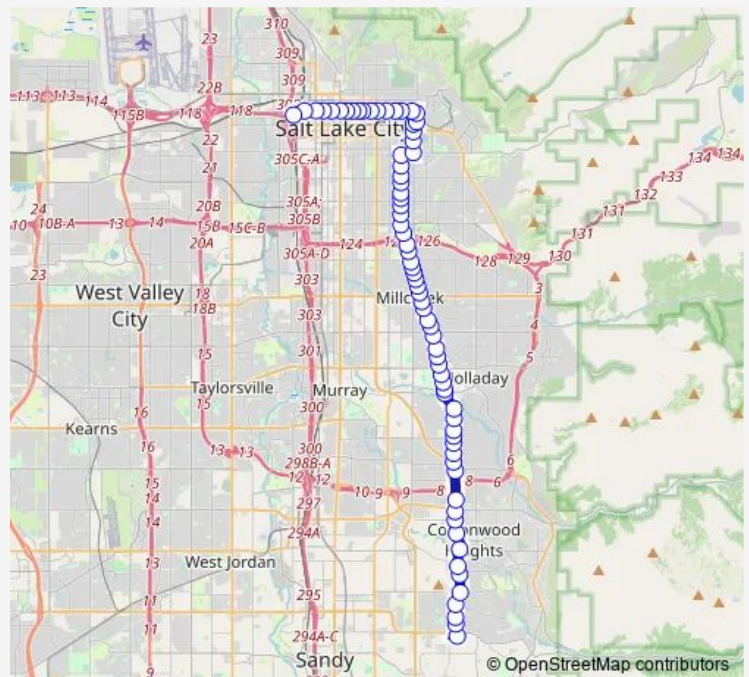

200 S / 800 E (Eb)

200 S / 900 E (Eb)

200 S / 1000 E (Eb)

200 S / 1100 E (Eb)

200 S / 1300 E (Eb)

U Presidents' Circle (SB Stop C)

Stadium Station (Sb)

1300 E @ 544 S

### Route schedule

Salt Lake Central Station (Bay A) — Highland Dr / 9400 S P+R (Bay A)

Monday 05:06-22:06

Tuesday 05:06-22:06

Wednesday 05:06-22:06

Thursday 05:06-22:06

Friday 05:06-22:06

Saturday 06:52-22:00

### Route info

Direction: Salt Lake Central Station (Bay A)

Stops: 74

Trip Duration: 1 hour 5 min

220 — Highland Drive / 1100 East

1300 E @ 794 S

1300 E @ 896 S

900 S / 1100 E (Wb)

1100 E / Yale Ave (Sb)

1100 E / 1300 S (Sb)

1100 E / Harrison Ave (Sb)

1100 E / Kensington Ave (Sb)

1100 E / 1700 S (Sb)

1100 E / Wilson Ave (Sb)

1100 E / Ramona Ave (Sb)

Highland Dr / 2100 S (Sb)