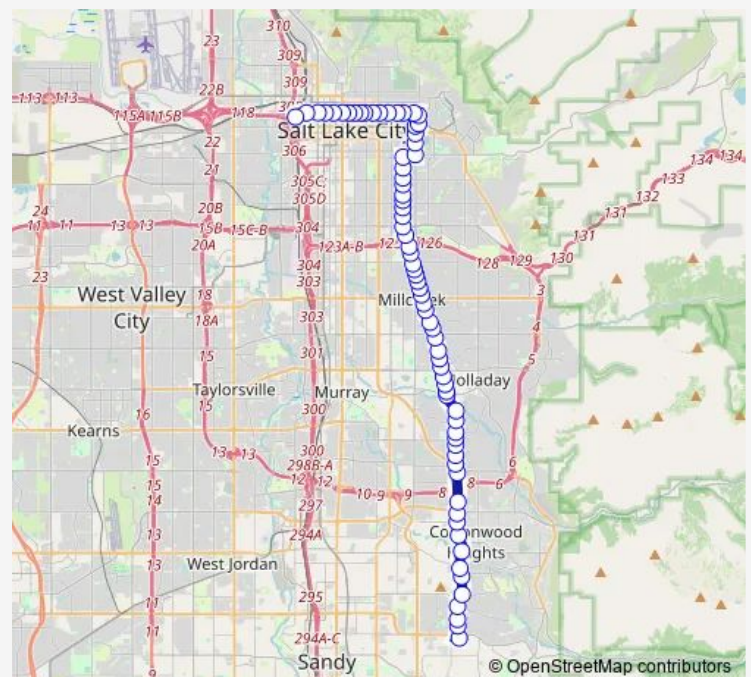

U Presidents' Circle (SB Stop C)

Stadium Station (Sb)

1300 E @ 544 S

Route schedule

Salt Lake Central Station (Bay A) — Highland Dr / 9400 S P+R (Bay A)

Monday 05:06-22:06

Tuesday 05:06-22:06

Wednesday 05:06-22:06

Thursday 05:06-22:06

Friday 05:06-22:06

Saturday 06:52-22:00

Sunday 05:58-20:58

Route info

Direction: Salt Lake Central Station (Bay A)

Stops: 75

Trip Duration: 1 hour 2 min

220 — Highland Drive / 1100 East

1300 E @ 698 S

1300 E @ 794 S

1300 E @ 896 S

900 S / 1100 E (Wb)

1100 E / Yale Ave (Sb)

1100 E / 1300 S (Sb)

1100 E / Harrison Ave (Sb)

1100 E / Kensington Ave (Sb)

1100 E / 1700 S (Sb)

1100 E / Wilson Ave (Sb)

1100 E / Ramona Ave (Sb)

Highland Dr / 2100 S (Sb)

Highland Dr / Simpson Ave (Sb)

Highland Dr / Parkway Ave (Sb)

Highland Dr / Stratford Ave (Sb)