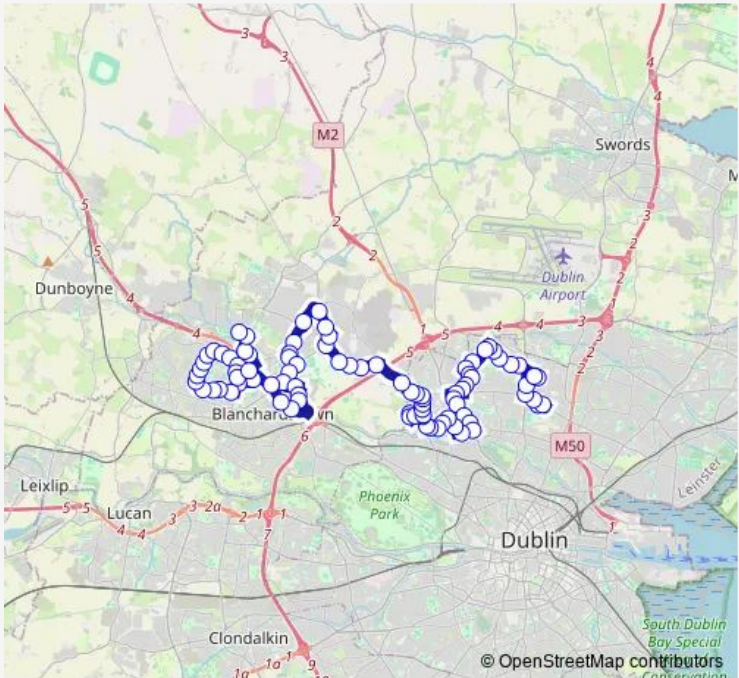

Bus 220 DCU (The Helix) - Lady's Well Road

[Go to website](#)

Direction
 DCU Helix — Parslickstown Ave
 89 stops
[Open route schedule](#)

- DCU Helix
- DCU Collins Avenue
- Albert College Park
- Ballymun Library
- Gateway Avenue
- Virgin Mary Church
- Shangan Road
- Virgin Mary Church
- Balbutcher Lane
- Dolmen Court
- Popintree Parade
- Crannogue Road
- Belclare Park
- Popintree Park
- Jamestown Road
- Oakwood Road
- Sycamore Road
- Mckee Road
- Clancy Avenue
- Finglas Park
- St Canice's Gns

Route schedule
 DCU Helix — Parslickstown Ave

Monday	06:40-21:50
Tuesday	06:40-21:50
Wednesday	06:40-21:50
Thursday	06:40-21:50
Friday	06:40-21:50
Saturday	06:50-21:50
Sunday	08:25-21:50

Route info
 Direction: DCU Helix
 Stops: 89
 Trip Duration: 2 hour 1 min

220 — DCU (The Helix) - Lady's Well Road **BusMaps**

Finglas Village

Finglas Road

Clearwater Sc

Prospect Hill

Tolka Valley Road

Tolka Valley Park

St Helena's Road

Friday 06:15-22:10

Saturday 06:55-22:10

Sunday 08:50-22:10

Route info

Direction: Lady's Well Road

Stops: 87

Trip Duration: 1 hour 29 min

Old Navan Road