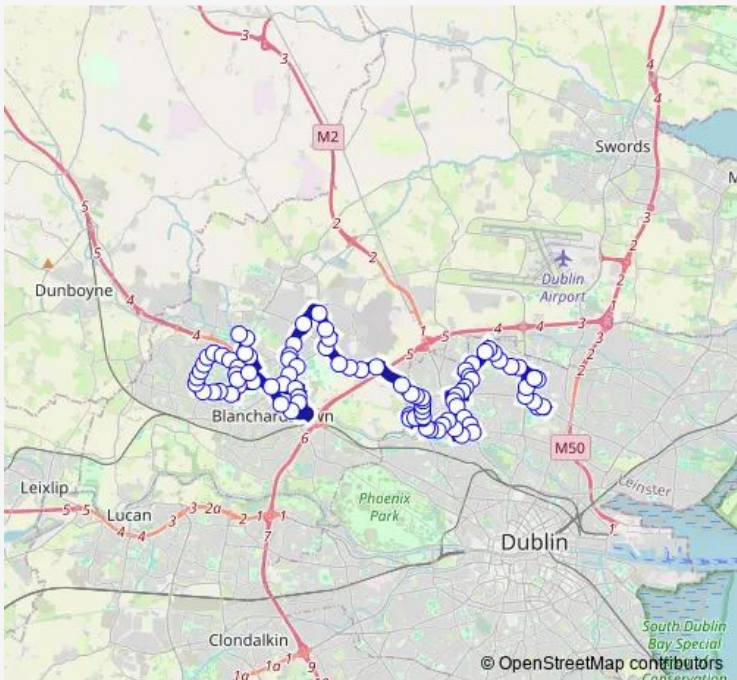

Bus 220 DCU (The Helix) - Lady's Well Road

[Go to website](#)

Direction
 DCU Helix — Parslickstown Ave
 89 stops
[Open route schedule](#)

- DCU Helix
- DCU Collins Avenue
- Albert College Park
- Ballymun Library
- Gateway Avenue
- Virgin Mary Church
- Shangan Road
- Virgin Mary Church
- Balbutcher Lane
- Dolmen Court
- Popintree Parade
- Crannogue Road
- Belclare Park
- Popintree Park
- Jamestown Road
- Oakwood Road
- Sycamore Road
- Mckee Road
- Clancy Avenue
- Finglas Park
- St Canice's Gns

Route schedule
 DCU Helix — Parslickstown Ave

Monday	06:40-21:50
Tuesday	06:40-21:50
Wednesday	06:40-21:50
Thursday	06:40-21:50
Friday	06:40-21:50
Saturday	06:50-21:50
Sunday	08:25-21:50

Route info
 Direction: DCU Helix
 Stops: 89
 Trip Duration: 1 hour 29 min

220 — DCU (The Helix) - Lady's Well Road **BusMaps**

Finglas Village

Finglas Road

Clearwater Sc

Prospect Hill

Tolka Valley Road

Tolka Valley Park

St Helena's Road

Friday 06:15-22:10

Saturday 06:55-22:10

Sunday 08:50-22:10

Route info

Direction: Lady's Well Road

Stops: 87

Trip Duration: 1 hour 32 min

Old Navan Road