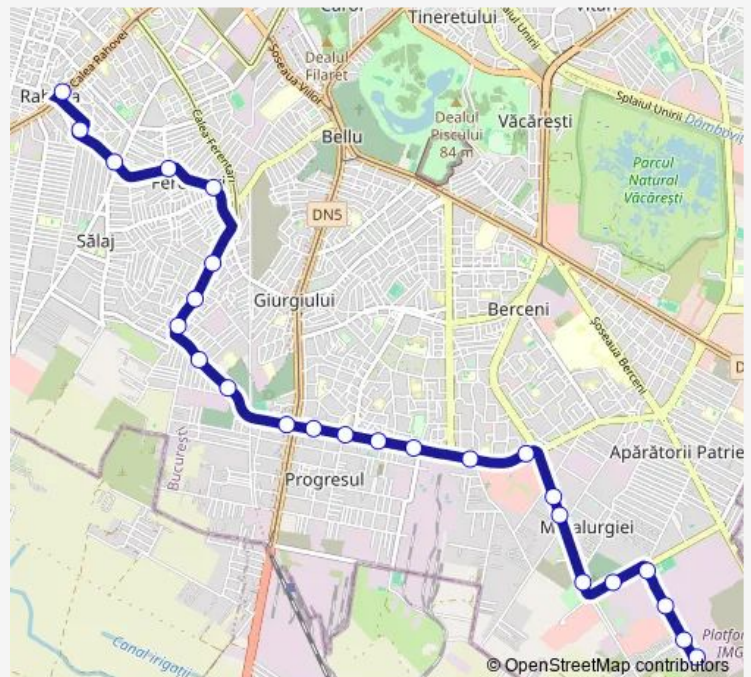

Bd. Constantin Brancoveanu

Route schedule

Piata Rahova — Vulcan Berceni

Monday 04:30-22:25

Tuesday 04:30-22:25

Wednesday 04:30-22:25

Thursday 04:30-22:25

Friday 04:30-22:25

Saturday 04:30-22:25

Sunday 04:50-22:25

Route info

Direction: Piata Rahova

Stops: 31

Trip Duration: 0 hour 29 min

Complex Comercial

Platforma Metalurgiei

Direction

Vulcan Berceni — Piata Rahova

25 stops

[Open route schedule](#)

Vulcan Berceni

Dumitru Brumarescu 14

I.M.G.B. Poarta 3

Dumitru Brumarescu

Tuesday 05:12-23:00

Wednesday 05:12-23:00

Thursday 05:12-23:00

Friday 05:12-23:00

Saturday 05:11-23:05

Sunday 05:12-23:00

Route info

Direction: Vulcan Berceni