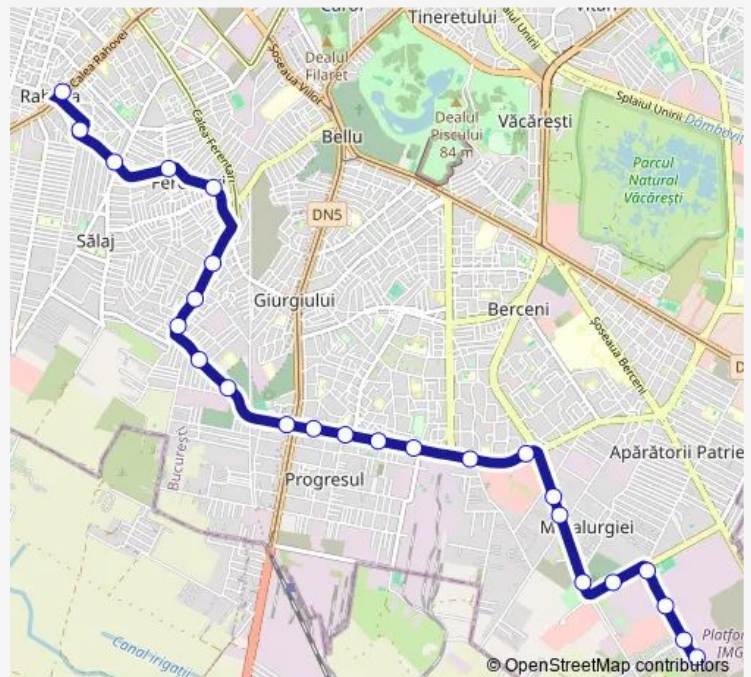

Bd. Constantin Brancoveanu

Route schedule

Piata Rahova — Vulcan Berceni

Monday 04:30-22:25

Tuesday 04:30-22:25

Wednesday 04:30-22:25

Thursday 04:30-22:25

Friday 04:30-22:25

Saturday 04:30-22:25

Sunday 04:30-22:25

Route info

Direction: Piata Rahova

Stops: 31

Trip Duration: 0 hour 40 min

Complex Comercial

Platforma Metalurgiei

Direction

Vulcan Berceni — Piata Rahova

25 stops

[Open route schedule](#)

Vulcan Berceni

Dimitru Brumarescu 14

I.M.G.B. Poarta 3

Dimitru Brumarescu

Tuesday 05:12-23:00

Wednesday 05:12-23:00

Thursday 05:12-23:00

Friday 05:12-23:00

Saturday 05:11-23:05

Sunday 05:12-23:00

Route info

Direction: Vulcan Berceni