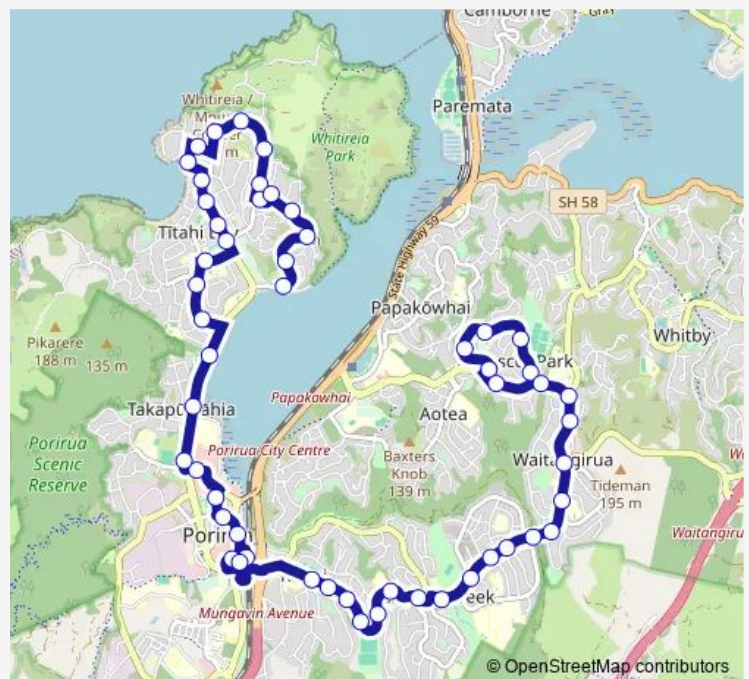

### Direction

Titahi Bay - Gloaming Hill (near 7) — Aotea College - Stop A (school stop)

52 stops

[Open route schedule](#)

- Titahi Bay - Gloaming Hill (near 7)
- Gloaming Hill Road (near 31)
- Gloaming Hill Road (near 83)
- Titahi Bay - Gloaming Hill
- Mapplebeck Street at Downes Street
- Downes Street at Dimock Street
- Dimock Street (near 71)
- Dimock Street (near 99)
- Dimock Street (near 141)
- Thornley Street at Dimock Street (near 28)
- John Street (near 6)
- Richard Street (near 2)
- Main Road (near 5)
- Main Road at Kapiti Crescent
- Main Road at Dimock Street (near 73)
- Titahi Bay School - Kura Street
- Te Pene Avenue at Te Puke Street (near 75)
- Te Pene Avenue at Piko Street (near 125)
- Titahi Bay Road opposite Whanga Crescent Walkway
- Whitireia Polytechnic - Titahi Bay Road
- Titahi Bay Road at Semple Street

### Route schedule

Titahi Bay - Gloaming Hill (near 7) — Aotea College - Stop A (school stop)

Monday	05:52-17:55
Tuesday	05:52-17:55
Wednesday	05:52-17:55
Thursday	05:52-17:55
Friday	05:52-17:55
Saturday	—
Sunday	—

### Route info

Direction: Titahi Bay - Gloaming Hill (near 7)

Stops: 52

Trip Duration: 0 hour 48 min

220 — Titahi Bay - Porirua - Ascot Park

Porirua - Parumoana Street

Norrie Street opposite Te Rauparaha Park

Lyttelton Avenue - at Parumoana Street

Lyttelton Avenue (opposite New World)

Porirua Station - Stop C

Lyttelton Avenue at Walton Leigh Avenue

Mungavin Park - Mungavin Avenue

Mungavin Avenue at Gear Terrace (near 41)